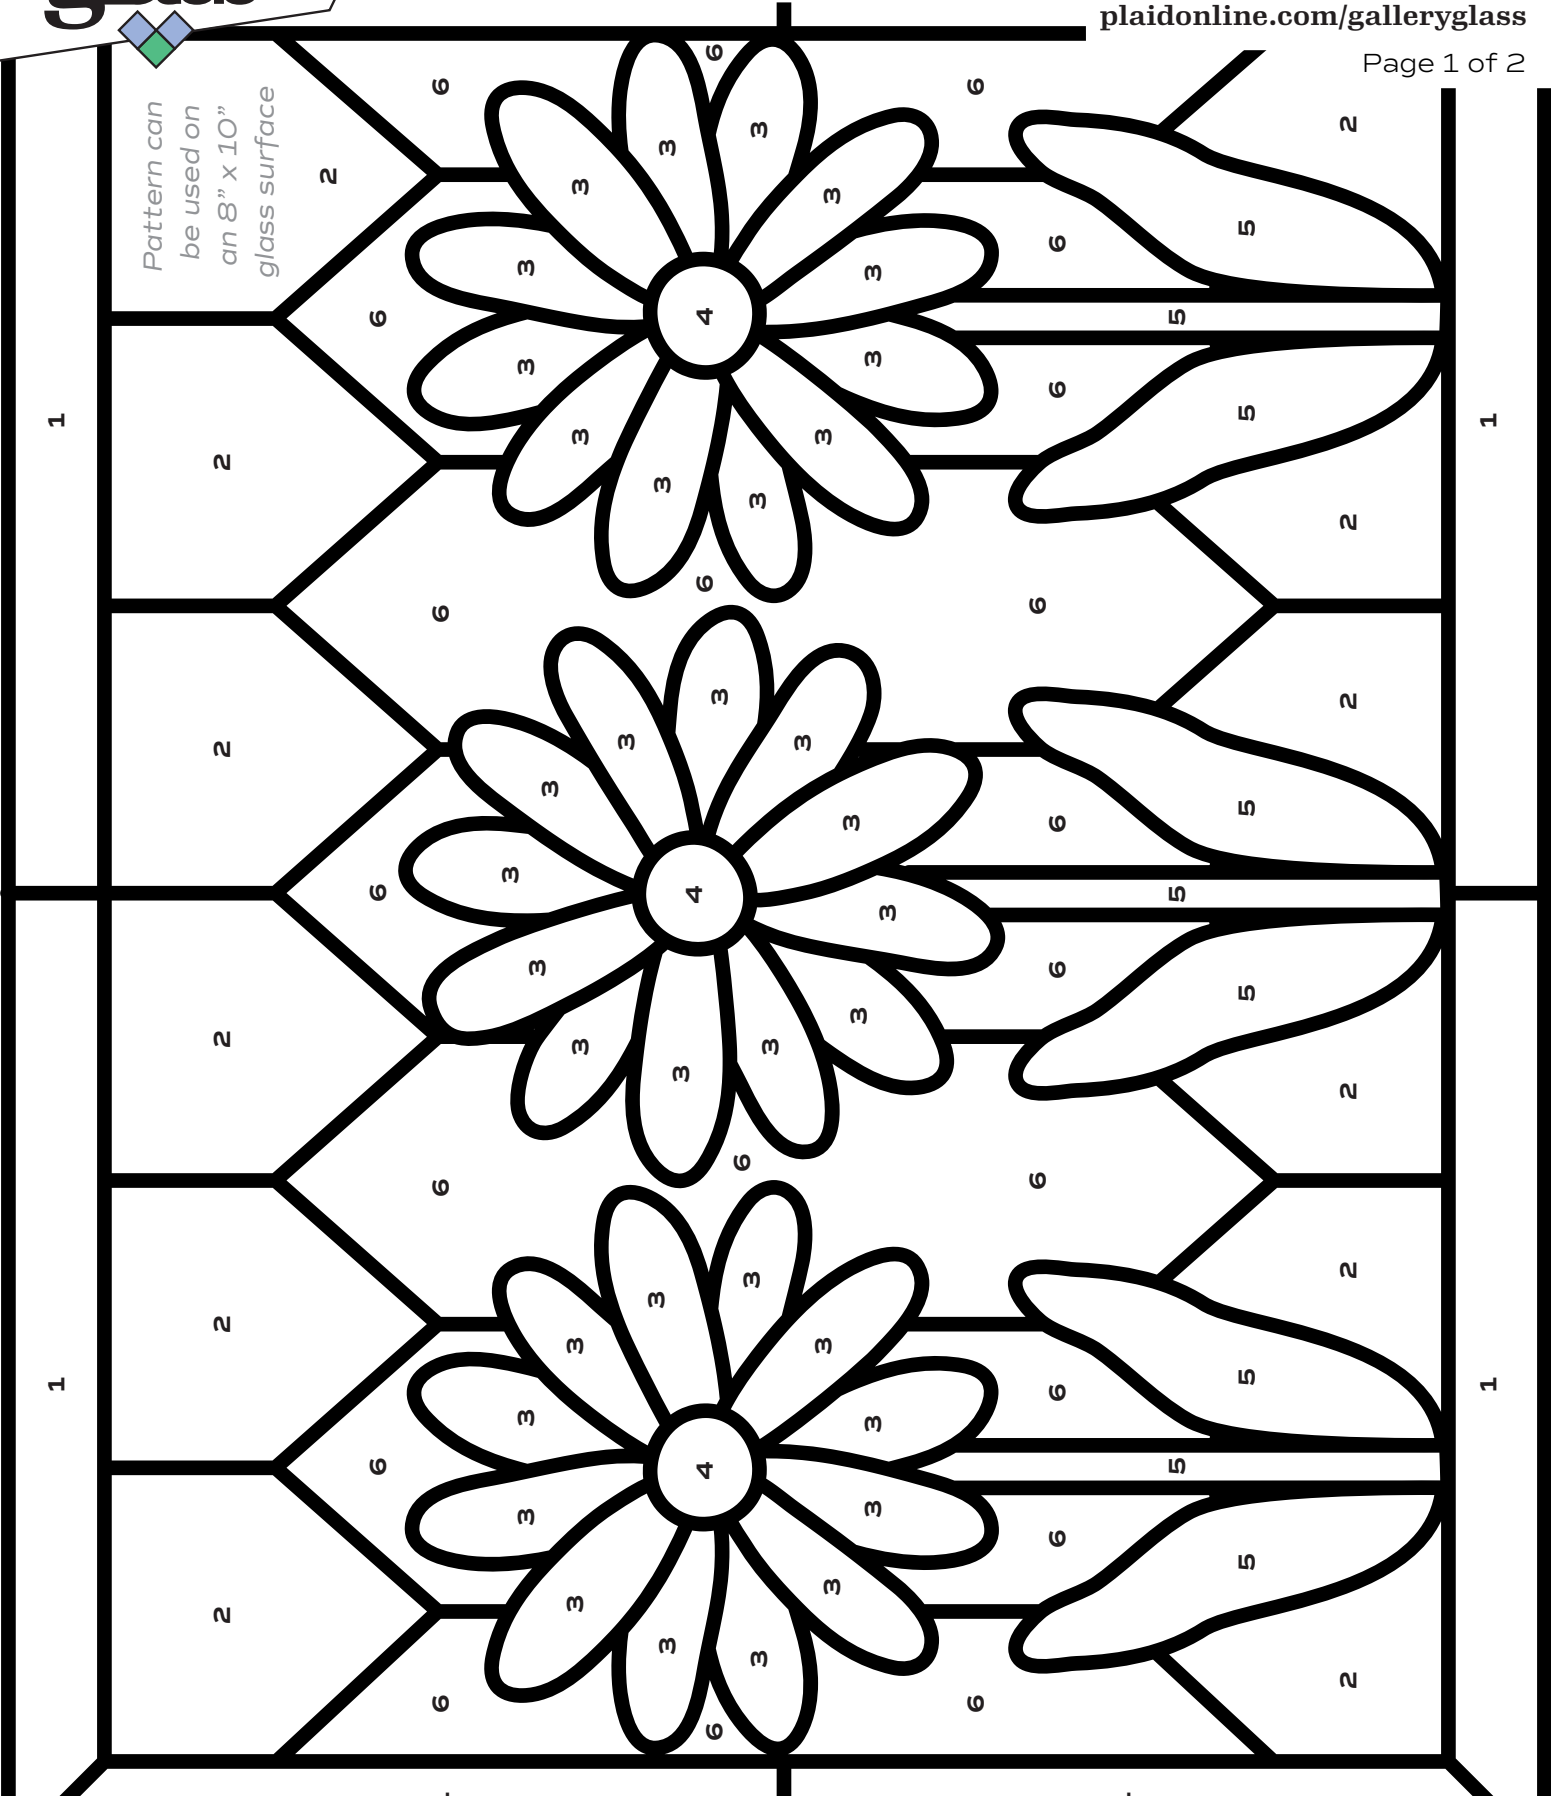

For best results, read all instructions before beginning.
For complete instructions, videos, and inspiration visit
plaidonline.com/galleryglass

Pattern can
be used on
an 8" x 10"
glass surface

For best results, read all instructions before beginning.
For complete instructions, videos, and inspiration visit
plaidonline.com/galleryglass

color palette

Royal
Blue
19719

Crystal
Clear
19693

Snow
White
19729

Sunny
Yellow
19779

Kelly
Green
19716

Blue
Diamond
19776

Black
Liquid
Leading
19702