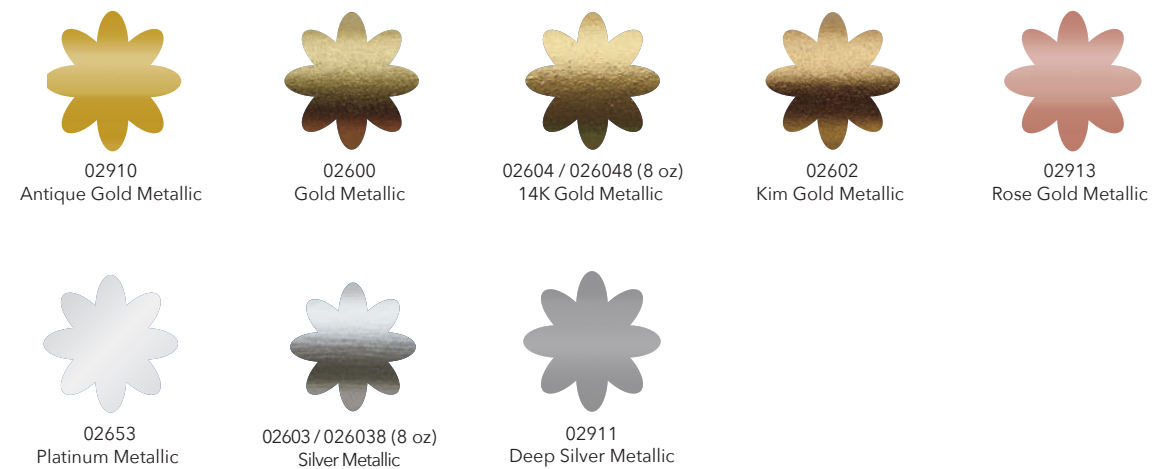

Colors shown may vary slightly from actual paint colors

Ceramcoat® Acrylic Paint Continued

Ceramcoat® Acrylic Paint Continued

Ceramcoat® Acrylic Paint Continued

Ceramcoat® Metallic

Ceramcoat® Flash Metallic

Ceramcoat® Pearl

Ceramcoat® Select™ Multi-Surface Satin Paint

Delta Ceramcoat has a following of loyal customers and this paint provides them with another formula to fall in love with.

- Top-shelf dishwasher safe
- Indoor/outdoor
- Super satin finish
- 15 colors available in 2 oz bottle
- Waterbased, non-toxic
- Made in USA