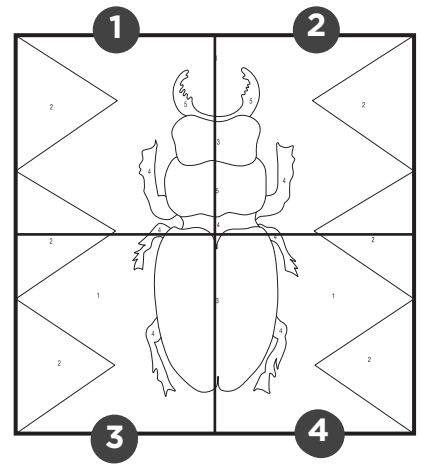

Beetle Template

INSTRUCTIONS:

1. Cut out squares 1-4.
2. Tape 4 squares together to complete the 12"x12" pattern sheet.

1

Modern Paint by Number

Beetle Template

INSTRUCTIONS:

1. Cut out squares 1-4.
2. Tape 4 squares together to complete the 12"x12" pattern sheet.

2

Modern Paint by Number

Beetle Template

INSTRUCTIONS:

1. Cut out squares 1-4.
2. Tape 4 squares together to complete the 12"x12" pattern sheet.

3

Modern Paint by Number

Beetle Template

INSTRUCTIONS:

1. Cut out squares 1-4.
2. Tape 4 squares together to complete the 12"x12" pattern sheet.

4