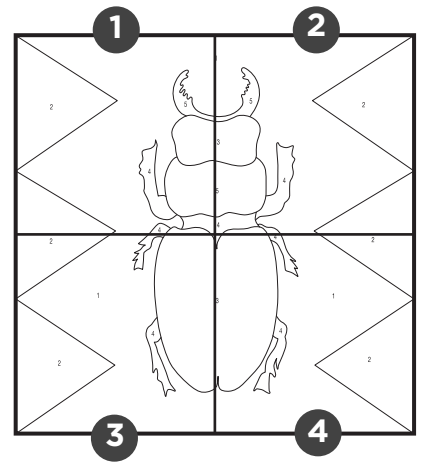

Beetle Template

INSTRUCTIONS:

1. Cut out squares 1-4.
2. Tape 4 squares together to complete the 12"x12" pattern sheet.

1

Modern Paint by Number

Beetle Template

INSTRUCTIONS:

1. Cut out squares 1-4.
2. Tape 4 squares together to complete the 12"x12" pattern sheet.

2

Modern Paint by Number

Beetle Template

INSTRUCTIONS:

1. Cut out squares 1-4.
2. Tape 4 squares together to complete the 12"x12" pattern sheet.

3

Modern Paint by Number

Beetle Template

INSTRUCTIONS:

1. Cut out squares 1-4.
2. Tape 4 squares together to complete the 12"x12" pattern sheet.

4