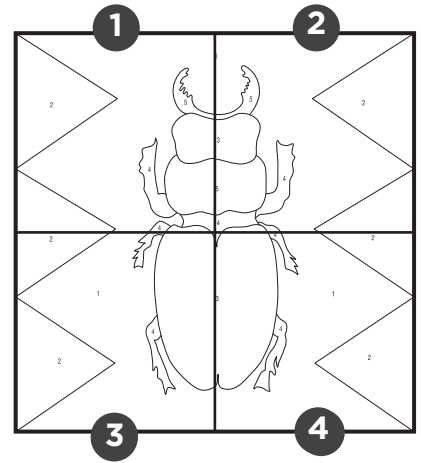

Beetle Template

INSTRUCTIONS:

1. Cut out squares 1-4.
2. Tape 4 squares together to complete the 12"x12" pattern sheet.

1

Modern Paint by Number

Beetle Template

INSTRUCTIONS:

1. Cut out squares 1-4.
2. Tape 4 squares together to complete the 12"x12" pattern sheet.

2

Modern Paint by Number

Beetle Template

INSTRUCTIONS:

1. Cut out squares 1-4.
2. Tape 4 squares together to complete the 12"x12" pattern sheet.

3

Modern Paint by Number

Beetle Template

INSTRUCTIONS:

1. Cut out squares 1-4.
2. Tape 4 squares together to complete the 12"x12" pattern sheet.

4