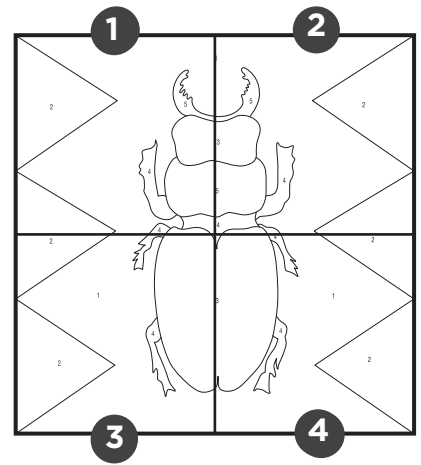

Beetle Template

INSTRUCTIONS:

1. Cut out squares 1-4.
2. Tape 4 squares together to complete the 12"x12" pattern sheet.

1

Modern Paint by Number

Beetle Template

INSTRUCTIONS:

1. Cut out squares 1-4.
2. Tape 4 squares together to complete the 12"x12" pattern sheet.

2

Modern Paint by Number

Beetle Template

INSTRUCTIONS:

1. Cut out squares 1-4.
2. Tape 4 squares together to complete the 12"x12" pattern sheet.

3

Modern Paint by Number

Beetle Template

INSTRUCTIONS:

1. Cut out squares 1-4.
2. Tape 4 squares together to complete the 12"x12" pattern sheet.

4