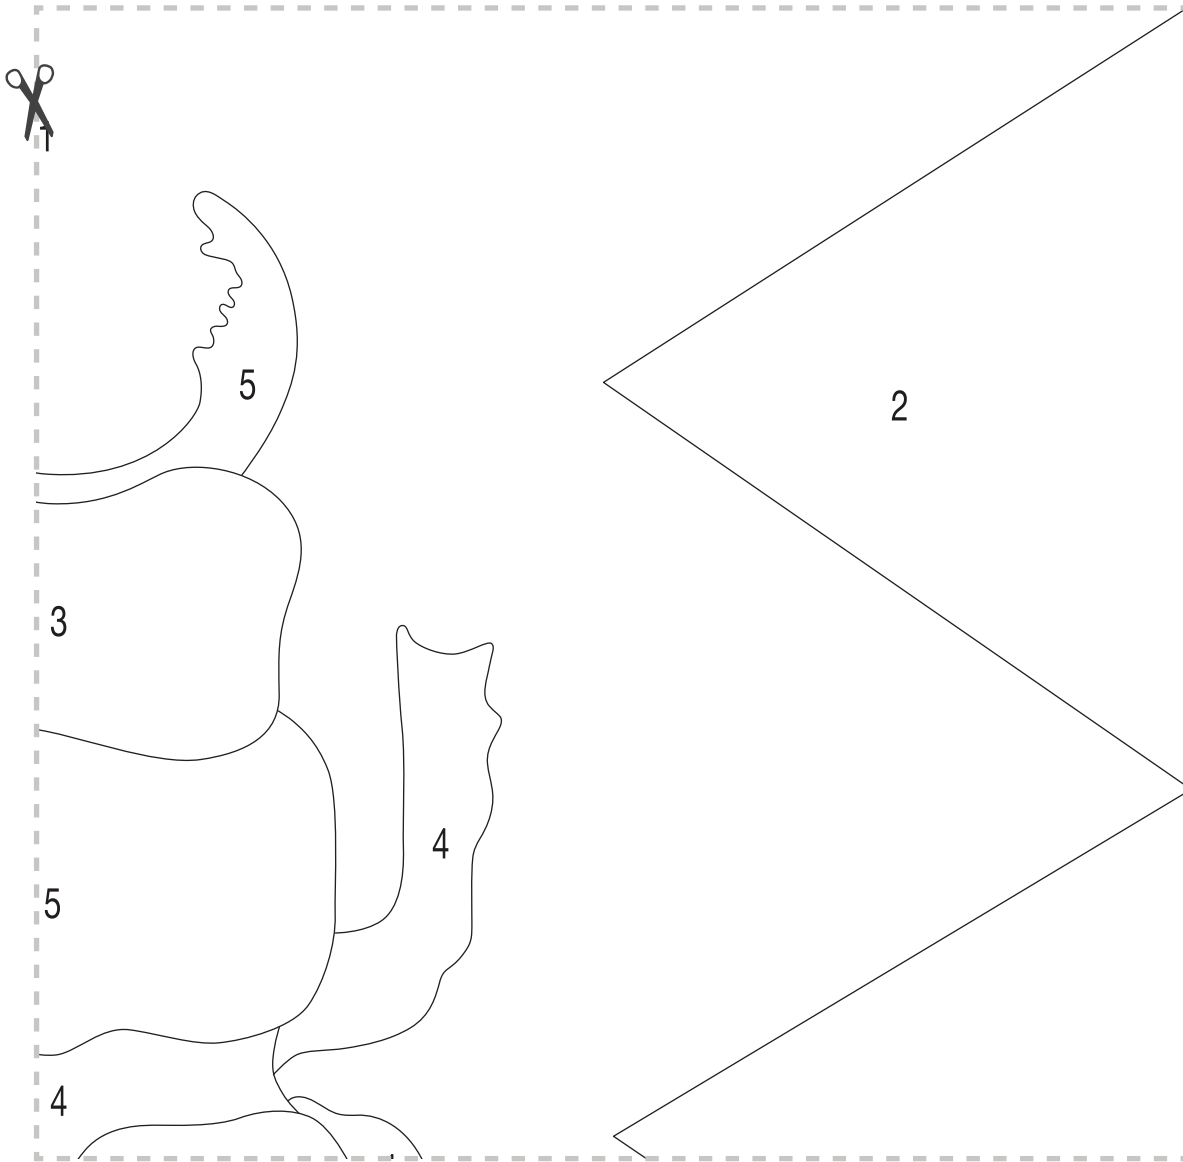

Beetle Template

INSTRUCTIONS:

1. Cut out squares 1-4.
2. Tape 4 squares together to complete the 12"x12" pattern sheet.

1

Modern Paint by Number

Beetle Template

INSTRUCTIONS:

1. Cut out squares 1-4.
2. Tape 4 squares together to complete the 12"x12" pattern sheet.

2

Modern Paint by Number

Beetle Template

INSTRUCTIONS:

1. Cut out squares 1-4.
2. Tape 4 squares together to complete the 12"x12" pattern sheet.

3

Modern Paint by Number

Beetle Template

INSTRUCTIONS:

1. Cut out squares 1-4.
2. Tape 4 squares together to complete the 12"x12" pattern sheet.

4