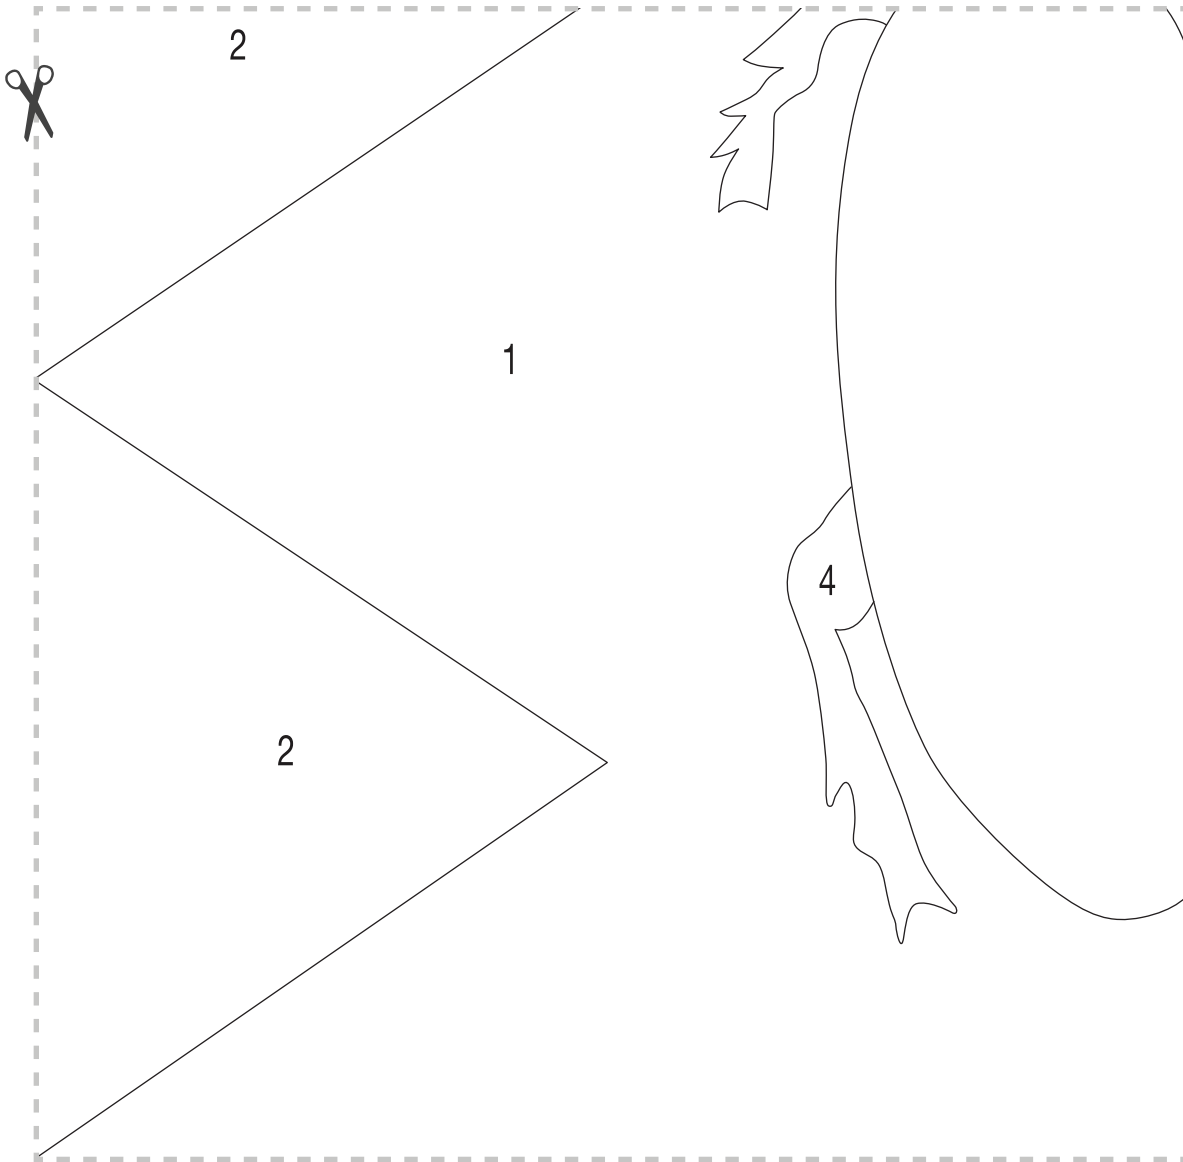

Beetle Template

INSTRUCTIONS:

1. Cut out squares 1-4.
2. Tape 4 squares together to complete the 12"x12" pattern sheet.

1

Modern Paint by Number

Beetle Template

INSTRUCTIONS:

1. Cut out squares 1-4.
2. Tape 4 squares together to complete the 12"x12" pattern sheet.

2

Modern Paint by Number

Beetle Template

INSTRUCTIONS:

1. Cut out squares 1-4.
2. Tape 4 squares together to complete the 12"x12" pattern sheet.

3

Modern Paint by Number

Beetle Template

INSTRUCTIONS:

1. Cut out squares 1-4.
2. Tape 4 squares together to complete the 12"x12" pattern sheet.

4