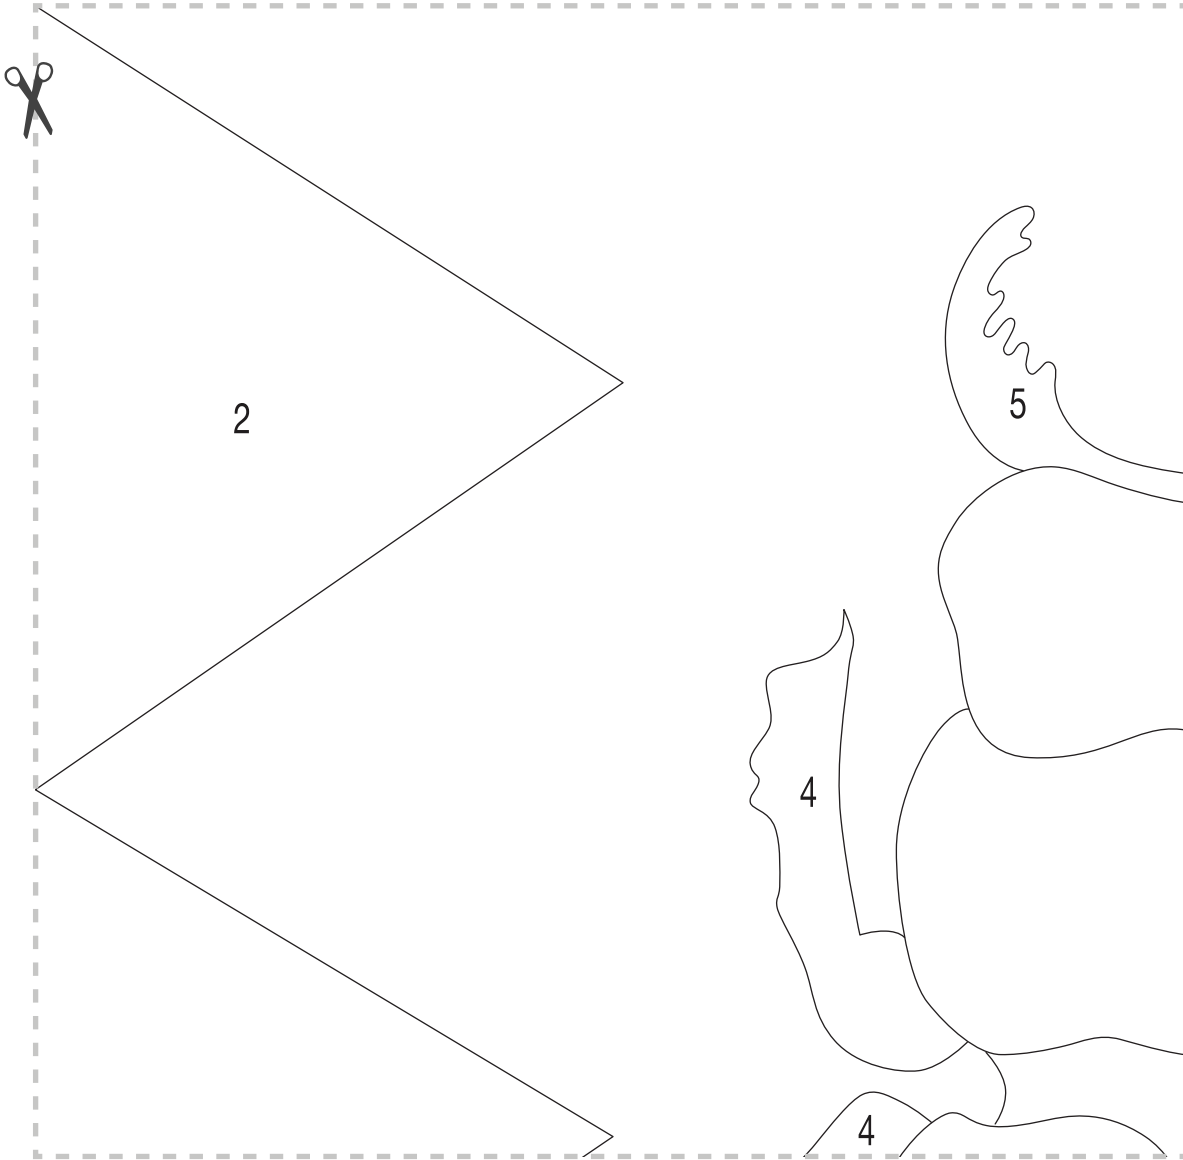

Beetle Template

INSTRUCTIONS:

1. Cut out squares 1-4.
2. Tape 4 squares together to complete the 12"x12" pattern sheet.

1

Modern Paint by Number

Beetle Template

INSTRUCTIONS:

1. Cut out squares 1-4.
2. Tape 4 squares together to complete the 12"x12" pattern sheet.

2

Modern Paint by Number

Beetle Template

INSTRUCTIONS:

1. Cut out squares 1-4.
2. Tape 4 squares together to complete the 12"x12" pattern sheet.

3

Modern Paint by Number

Beetle Template

INSTRUCTIONS:

1. Cut out squares 1-4.
2. Tape 4 squares together to complete the 12"x12" pattern sheet.

4