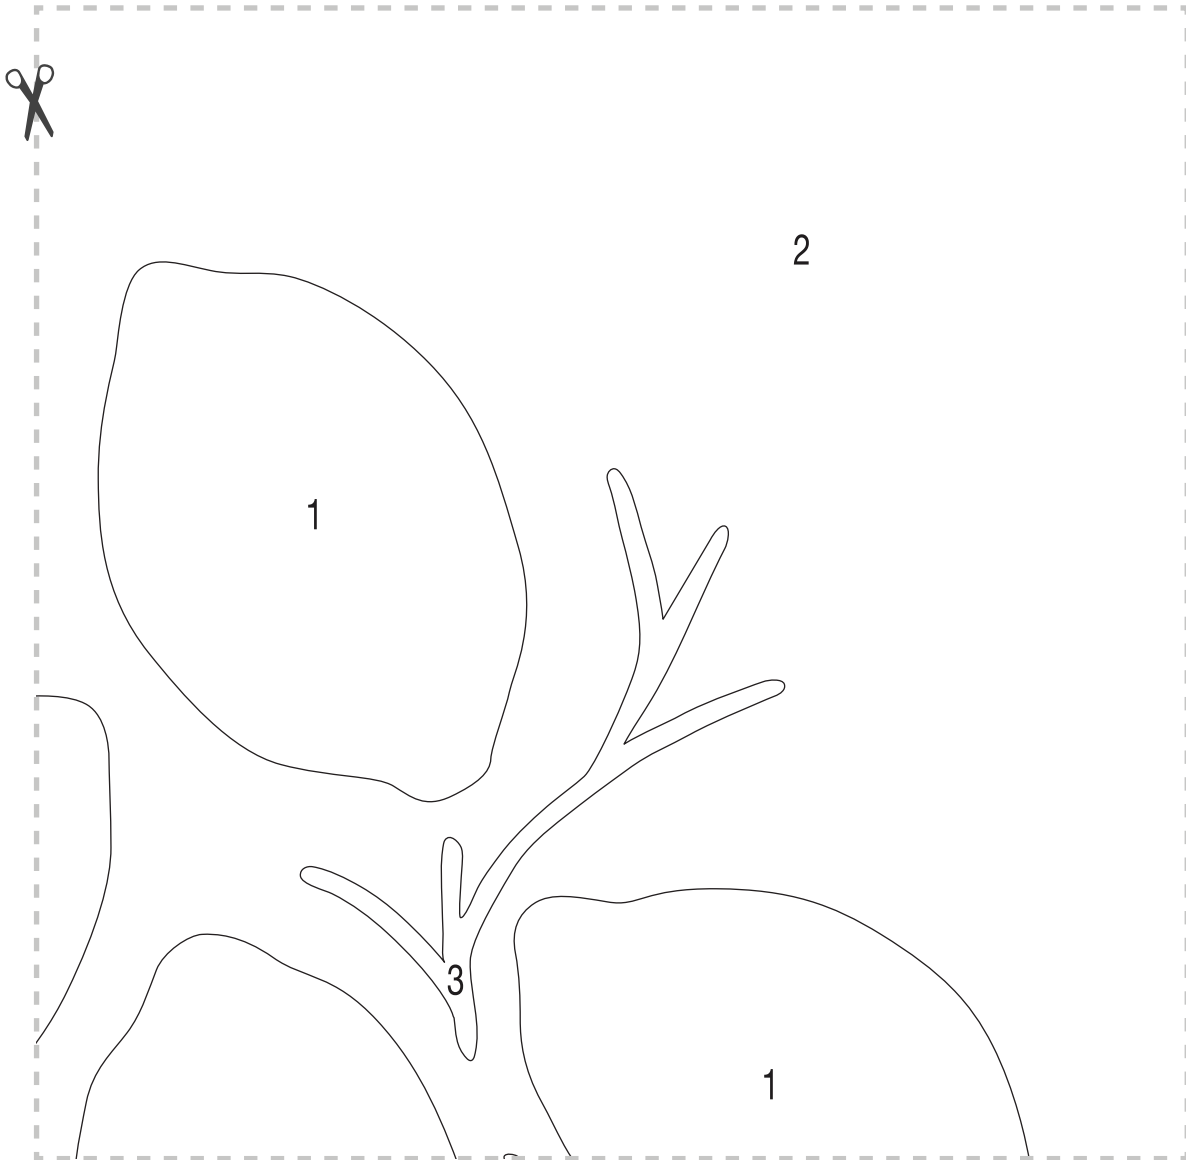

Modern Paint by Number

Lemons Template

INSTRUCTIONS:

1. Cut out squares 1-4.
2. Tape 4 squares together to complete the 12"x12" pattern sheet.

1

Modern Paint by Number

Lemons Template

INSTRUCTIONS:

1. Cut out squares 1-4.
2. Tape 4 squares together to complete the 12"x12" pattern sheet.

2

Modern Paint by Number

Lemons Template

INSTRUCTIONS:

1. Cut out squares 1-4.
2. Tape 4 squares together to complete the 12"x12" pattern sheet.

3

Modern Paint by Number

Lemons Template

INSTRUCTIONS:

1. Cut out squares 1-4.
2. Tape 4 squares together to complete the 12" x 12" pattern sheet.

4