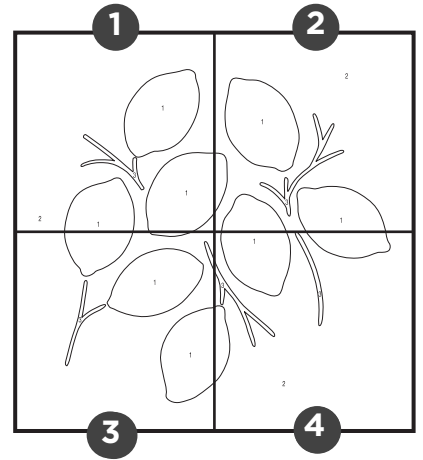

Modern Paint by Number

Lemons Template

INSTRUCTIONS:

1. Cut out squares 1-4.
2. Tape 4 squares together to complete the 12"x12" pattern sheet.

1

Modern Paint by Number

Lemons Template

INSTRUCTIONS:

1. Cut out squares 1-4.
2. Tape 4 squares together to complete the 12"x12" pattern sheet.

2

Modern Paint by Number

Lemons Template

INSTRUCTIONS:

1. Cut out squares 1-4.
2. Tape 4 squares together to complete the 12"x12" pattern sheet.

3

Modern Paint by Number

Lemons Template

INSTRUCTIONS:

1. Cut out squares 1-4.
2. Tape 4 squares together to complete the 12" x 12" pattern sheet.

4