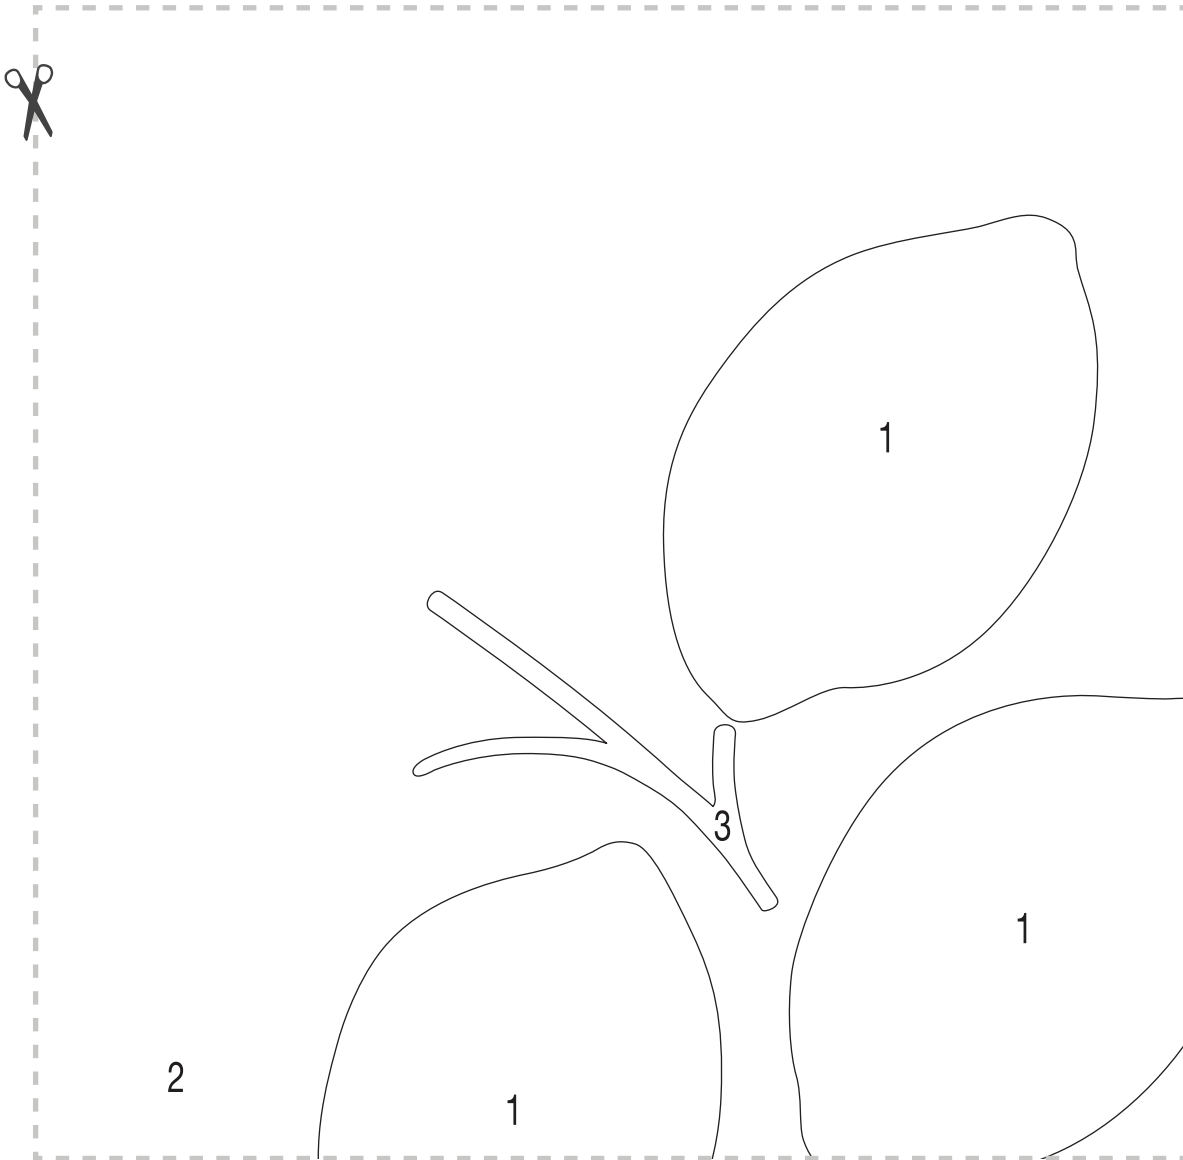

Modern Paint by Number

Lemons Template

INSTRUCTIONS:

1. Cut out squares 1-4.
2. Tape 4 squares together to complete the 12"x12" pattern sheet.

1

Modern Paint by Number

Lemons Template

INSTRUCTIONS:

1. Cut out squares 1-4.
2. Tape 4 squares together to complete the 12"x12" pattern sheet.

2

Modern Paint by Number

Lemons Template

INSTRUCTIONS:

1. Cut out squares 1-4.
2. Tape 4 squares together to complete the 12"x12" pattern sheet.

3

Modern Paint by Number

Lemons Template

INSTRUCTIONS:

1. Cut out squares 1-4.
2. Tape 4 squares together to complete the 12" x 12" pattern sheet.

4