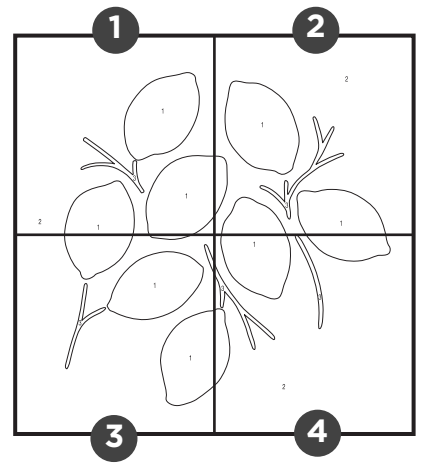

Modern Paint by Number

Lemons Template

INSTRUCTIONS:

1. Cut out squares 1-4.
2. Tape 4 squares together to complete the 12"x12" pattern sheet.

1

Modern Paint by Number

Lemons Template

INSTRUCTIONS:

1. Cut out squares 1-4.
2. Tape 4 squares together to complete the 12"x12" pattern sheet.

2

Modern Paint by Number

Lemons Template

INSTRUCTIONS:

1. Cut out squares 1-4.
2. Tape 4 squares together to complete the 12"x12" pattern sheet.

3

Modern Paint by Number

Lemons Template

INSTRUCTIONS:

1. Cut out squares 1-4.
2. Tape 4 squares together to complete the 12" x 12" pattern sheet.

4