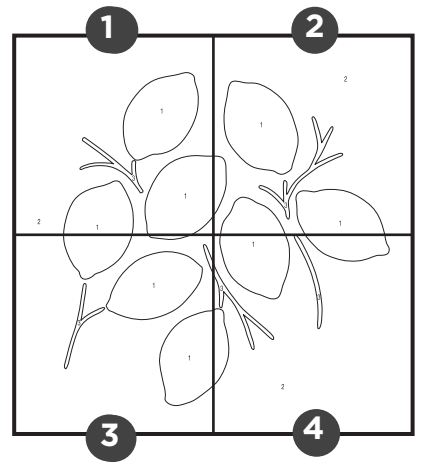

Modern Paint by Number

Lemons Template

INSTRUCTIONS:

1. Cut out squares 1-4.
2. Tape 4 squares together to complete the 12"x12" pattern sheet.

1

Modern Paint by Number

Lemons Template

INSTRUCTIONS:

1. Cut out squares 1-4.
2. Tape 4 squares together to complete the 12"x12" pattern sheet.

2

Modern Paint by Number

Lemons Template

INSTRUCTIONS:

1. Cut out squares 1-4.
2. Tape 4 squares together to complete the 12"x12" pattern sheet.

3

Modern Paint by Number

Lemons Template

INSTRUCTIONS:

1. Cut out squares 1-4.
2. Tape 4 squares together to complete the 12" x 12" pattern sheet.

4