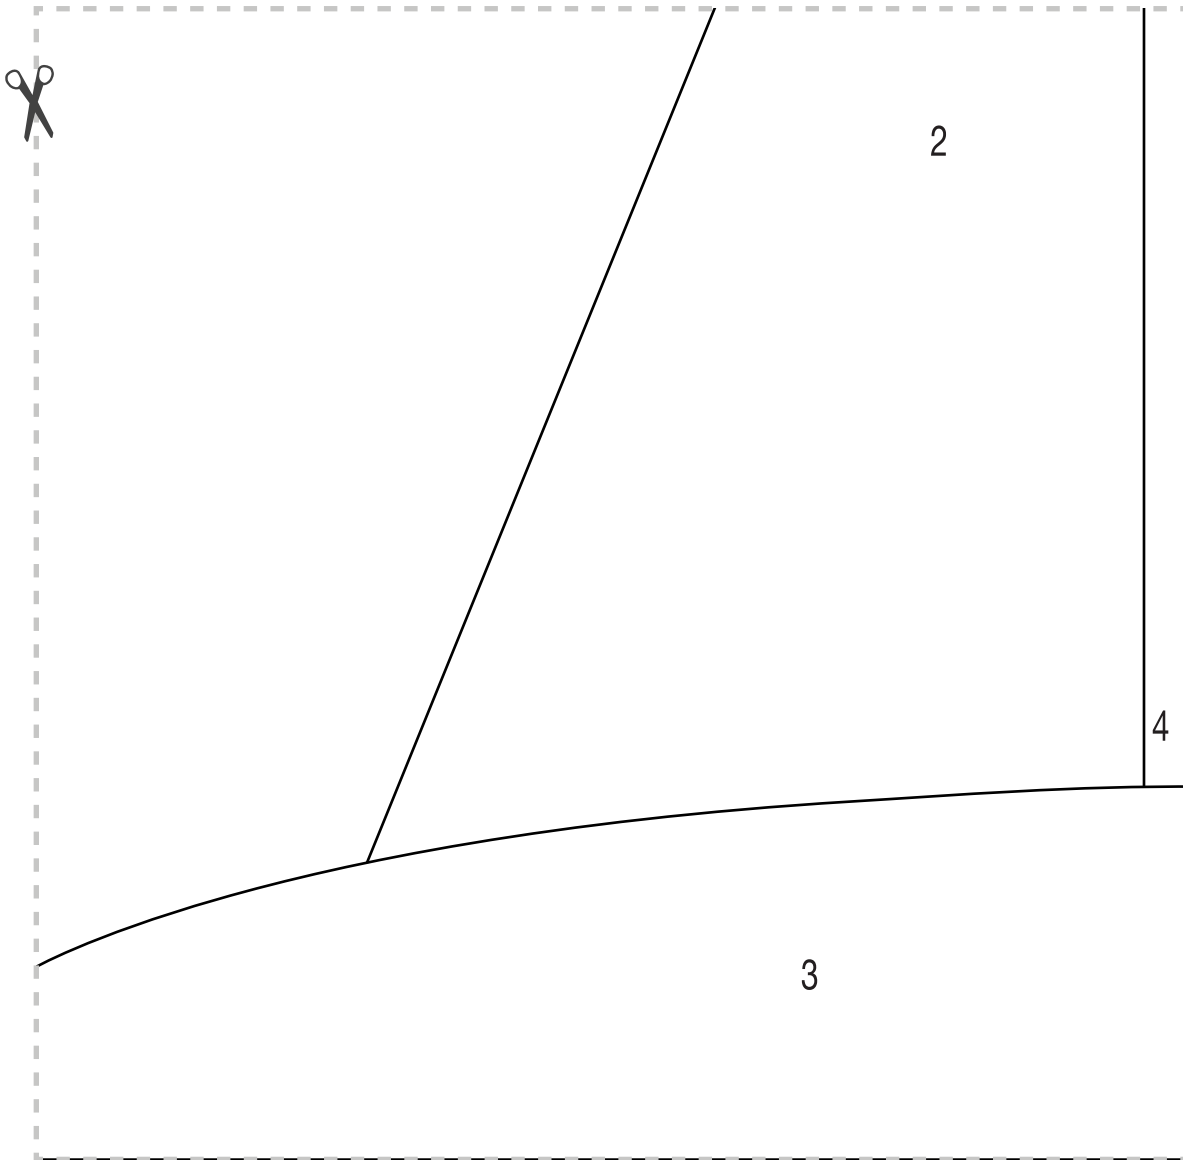

Modern Paint by Number

Sparkly Night Template

INSTRUCTIONS:

1. Cut out squares 1-4.
2. Tape 4 squares together to complete the 12"x12" pattern sheet.

1

Modern Paint by Number

Sparkly Night Template

INSTRUCTIONS:

1. Cut out squares 1-4.
2. Tape 4 squares together to complete the 12"x12" pattern sheet.

2

Modern Paint by Number

Sparkly Night Template

INSTRUCTIONS:

1. Cut out squares 1-4.
2. Tape 4 squares together to complete the 12"x12" pattern sheet.

3

Modern Paint by Number

Sparkly Night Template

INSTRUCTIONS:

1. Cut out squares 1-4.
2. Tape 4 squares together to complete the 12" x 12" pattern sheet.

4

.....
**Modern Paint
by Number**
.....

**Color Mixing
Reference Guide**
Sparkly Night