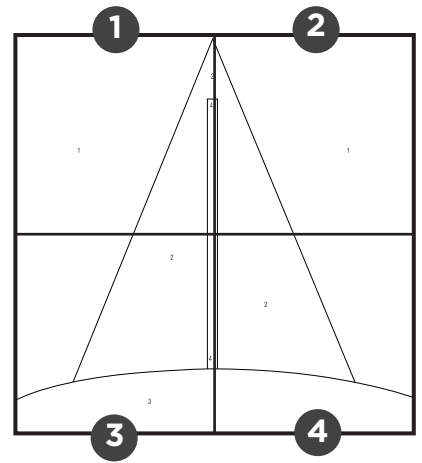

Modern Paint by Number

Sparkly Night Template

INSTRUCTIONS:

1. Cut out squares 1-4.
2. Tape 4 squares together to complete the 12"x12" pattern sheet.

1

Modern Paint by Number

Sparkly Night Template

INSTRUCTIONS:

1. Cut out squares 1-4.
2. Tape 4 squares together to complete the 12"x12" pattern sheet.

2

Modern Paint by Number

Sparkly Night Template

INSTRUCTIONS:

1. Cut out squares 1-4.
2. Tape 4 squares together to complete the 12"x12" pattern sheet.

3

Modern Paint by Number

Sparkly Night Template

INSTRUCTIONS:

1. Cut out squares 1-4.
2. Tape 4 squares together to complete the 12" x 12" pattern sheet.

4

.....
**Modern Paint
by Number**
.....

**Color Mixing
Reference Guide**
Sparkly Night