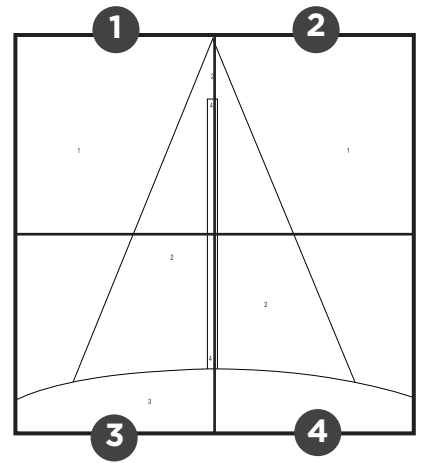

Modern Paint by Number

Sparkly Night Template

INSTRUCTIONS:

1. Cut out squares 1-4.
2. Tape 4 squares together to complete the 12"x12" pattern sheet.

1

Modern Paint by Number

Sparkly Night Template

INSTRUCTIONS:

1. Cut out squares 1-4.
2. Tape 4 squares together to complete the 12"x12" pattern sheet.

2

Modern Paint by Number

Sparkly Night Template

INSTRUCTIONS:

1. Cut out squares 1-4.
2. Tape 4 squares together to complete the 12"x12" pattern sheet.