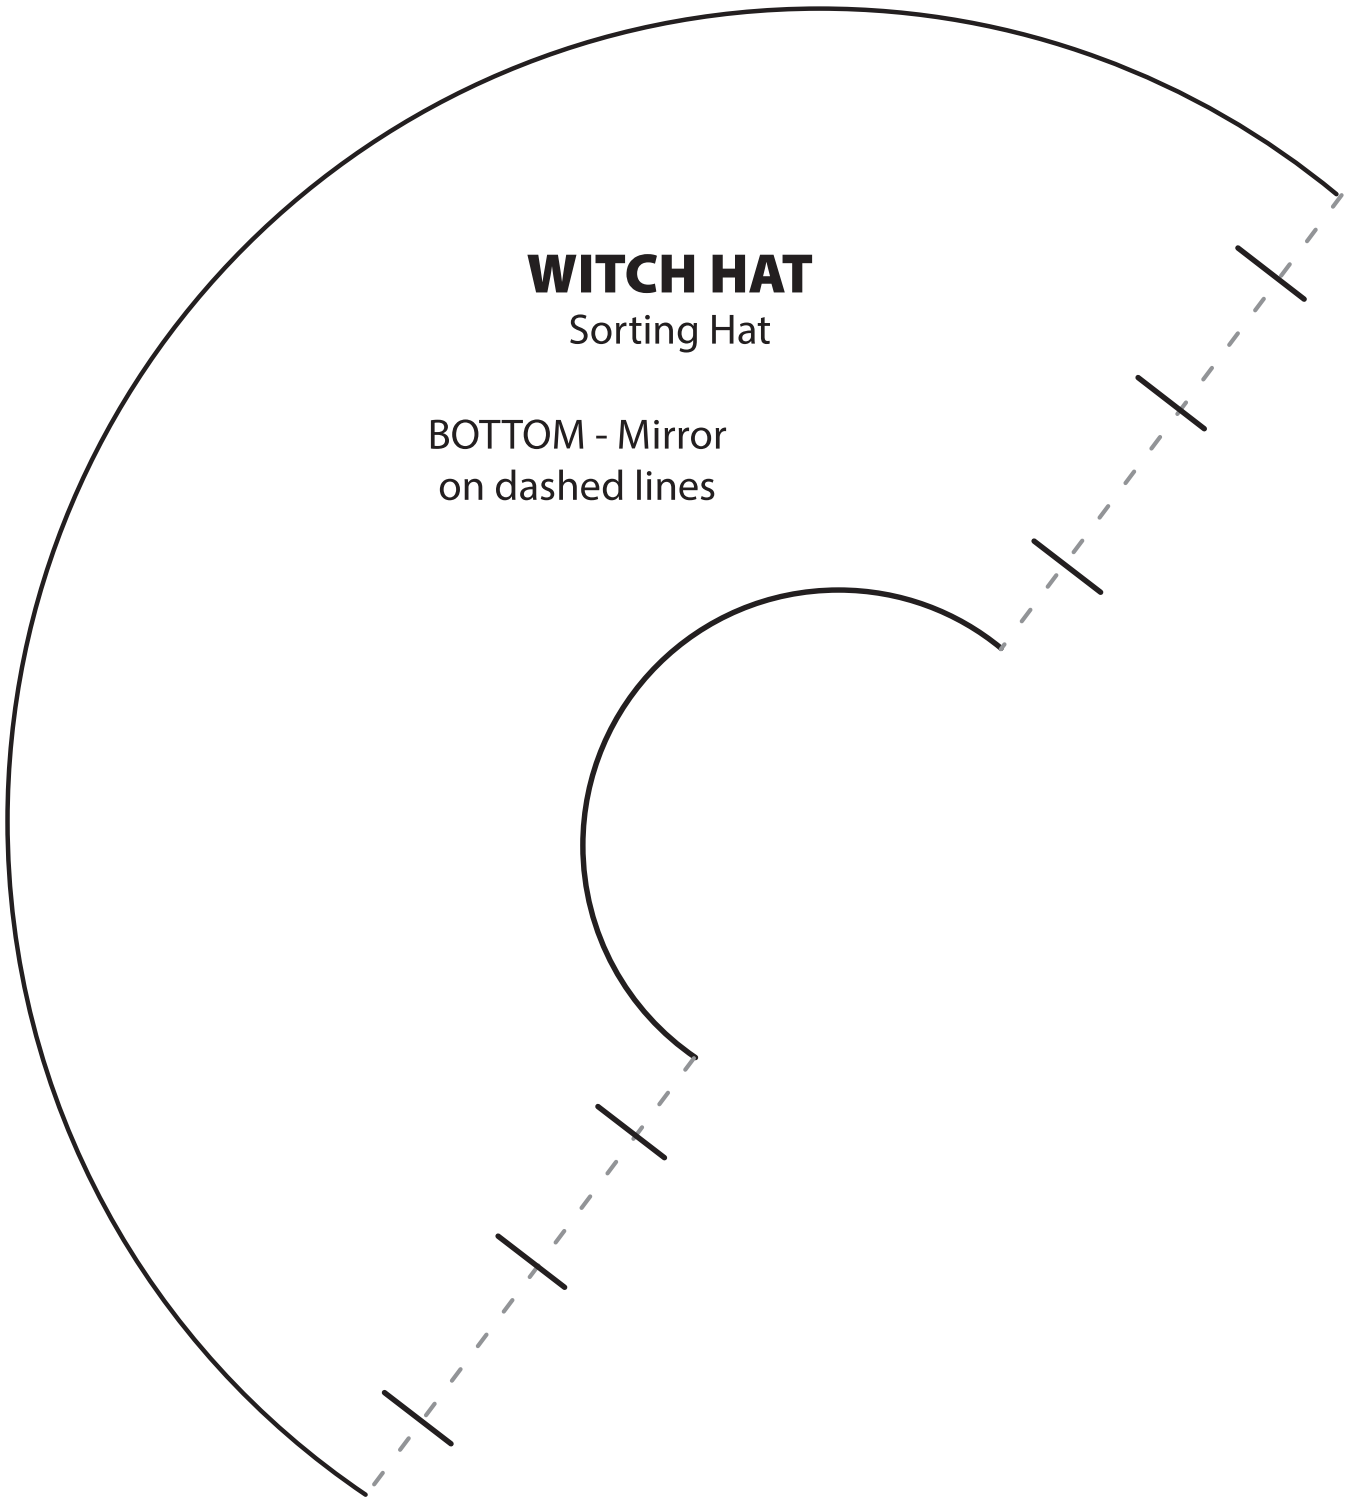

PUMPKIN PATTERN TEMPLATE

Harry Potter (pg 1)

PUMPKIN PATTERN TEMPLATE

Harry Potter (pg 2)

WITCH HAT

Sorting Hat

BOTTOM - Mirror
on dashed lines