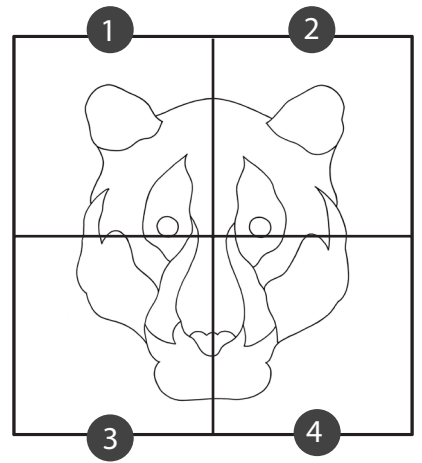

Tropical Tiger Template

INSTRUCTIONS:

1. Cut out squares 1-4.
2. Tape 4 squares together to complete the 12"x12" pattern sheet.

1

Tropical Tiger Template

INSTRUCTIONS:

1. Cut out squares 1-4.
2. Tape 4 squares together to complete the 12"x12" pattern sheet.

2

Tropical Tiger Template

INSTRUCTIONS:

1. Cut out squares 1-4.
2. Tape 4 squares together to complete the 12"x12" pattern sheet.

3

Tropical Tiger Template

INSTRUCTIONS:

1. Cut out squares 1-4.
2. Tape 4 squares together to complete the 12"x12" pattern sheet.