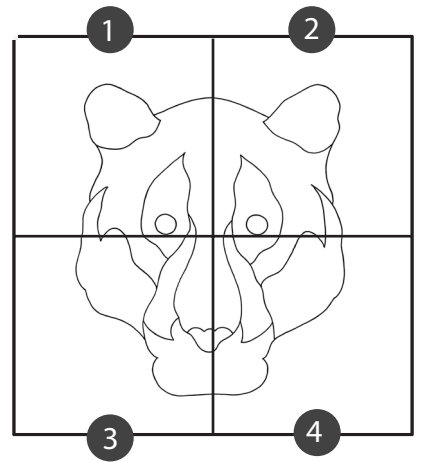

Tropical Tiger Template

INSTRUCTIONS:

1. Cut out squares 1-4.
2. Tape 4 squares together to complete the 12"x12" pattern sheet.

1

Tropical Tiger Template

INSTRUCTIONS:

1. Cut out squares 1-4.
2. Tape 4 squares together to complete the 12"x12" pattern sheet.

2

Tropical Tiger Template

INSTRUCTIONS:

1. Cut out squares 1-4.
2. Tape 4 squares together to complete the 12"x12" pattern sheet.

3

Tropical Tiger Template

INSTRUCTIONS:

1. Cut out squares 1-4.
2. Tape 4 squares together to complete the 12"x12" pattern sheet.