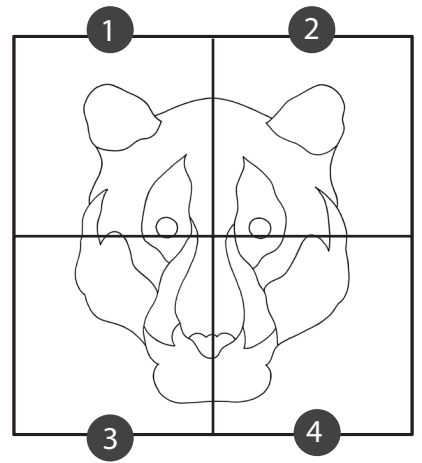

Tropical Tiger Template

INSTRUCTIONS:

1. Cut out squares 1-4.
2. Tape 4 squares together to complete the 12"x12" pattern sheet.

1

Tropical Tiger Template

INSTRUCTIONS:

1. Cut out squares 1-4.
2. Tape 4 squares together to complete the 12"x12" pattern sheet.

2

Tropical Tiger Template

INSTRUCTIONS:

1. Cut out squares 1-4.
2. Tape 4 squares together to complete the 12"x12" pattern sheet.

3

Tropical Tiger Template

INSTRUCTIONS:

1. Cut out squares 1-4.
2. Tape 4 squares together to complete the 12"x12" pattern sheet.