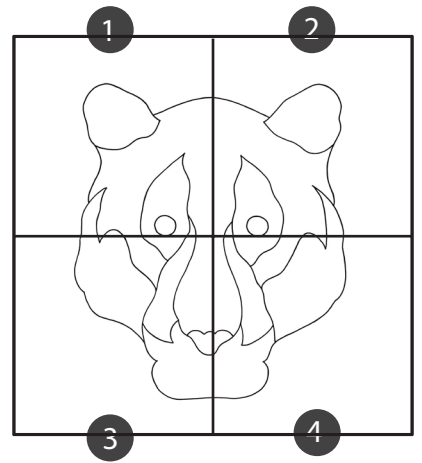

Tropical Tiger Template

INSTRUCTIONS:

1. Cut out squares 1-4.
2. Tape 4 squares together to complete the 12"x12" pattern sheet.

1

Tropical Tiger Template

INSTRUCTIONS:

1. Cut out squares 1-4.
2. Tape 4 squares together to complete the 12"x12" pattern sheet.

2

Tropical Tiger Template

INSTRUCTIONS:

1. Cut out squares 1-4.
2. Tape 4 squares together to complete the 12"x12" pattern sheet.

3

Tropical Tiger Template

INSTRUCTIONS:

1. Cut out squares 1-4.
2. Tape 4 squares together to complete the 12"x12" pattern sheet.