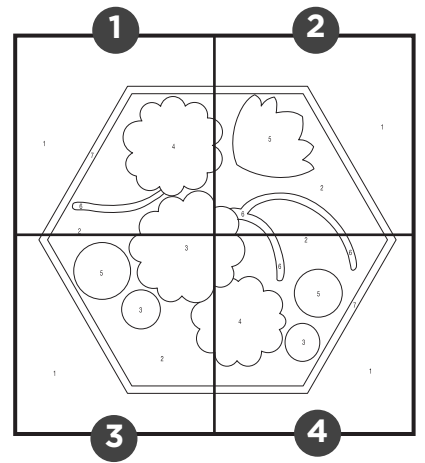

Modern Paint by Number

Modern Floral Template

INSTRUCTIONS:

1. Cut out squares 1-4.
2. Tape 4 squares together to complete the 12"x12" pattern sheet.

1

Modern Paint by Number

Modern Floral Template

INSTRUCTIONS:

1. Cut out squares 1-4.
2. Tape 4 squares together to complete the 12"x12" pattern sheet.

2

Modern Paint by Number

Modern Floral Template

INSTRUCTIONS:

1. Cut out squares 1-4.
2. Tape 4 squares together to complete the 12"x12" pattern sheet.