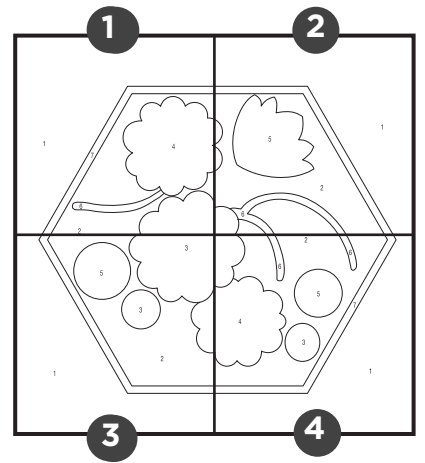

Modern Paint by Number

Modern Floral Template

INSTRUCTIONS:

1. Cut out squares 1-4.
2. Tape 4 squares together to complete the 12"x12" pattern sheet.

1

Modern Paint by Number

Modern Floral Template

INSTRUCTIONS:

1. Cut out squares 1-4.
2. Tape 4 squares together to complete the 12"x12" pattern sheet.

2

Modern Paint by Number

Modern Floral Template

INSTRUCTIONS:

1. Cut out squares 1-4.
2. Tape 4 squares together to complete the 12"x12" pattern sheet.

3

Modern Paint by Number

Modern Floral Template

INSTRUCTIONS:

1. Cut out squares 1-4.
2. Tape 4 squares together to complete the 12"x12" pattern sheet.

4