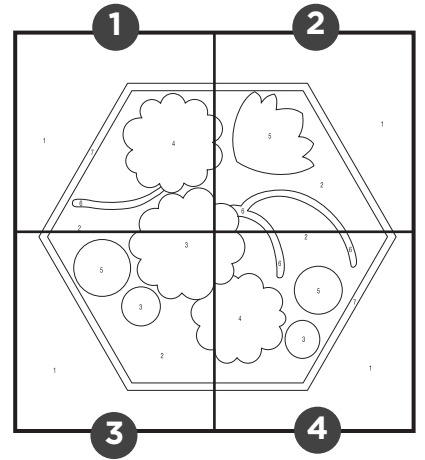

Modern Paint by Number

Modern Floral Template

INSTRUCTIONS:

1. Cut out squares 1-4.
2. Tape 4 squares together to complete the 12"x12" pattern sheet.

1

Modern Paint by Number

Modern Floral Template

INSTRUCTIONS:

1. Cut out squares 1-4.
2. Tape 4 squares together to complete the 12"x12" pattern sheet.

2

Modern Paint by Number

Modern Floral Template

INSTRUCTIONS:

1. Cut out squares 1-4.
2. Tape 4 squares together to complete the 12"x12" pattern sheet.