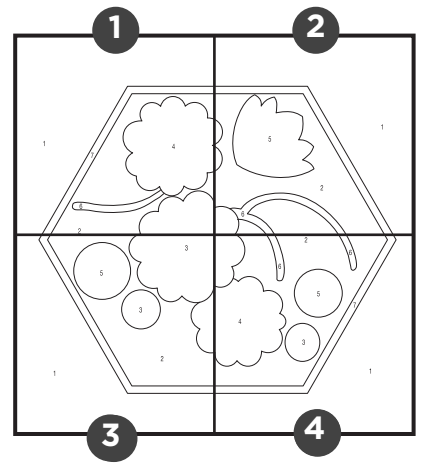

Modern Paint by Number

Modern Floral Template

INSTRUCTIONS:

1. Cut out squares 1-4.
2. Tape 4 squares together to complete the 12"x12" pattern sheet.

1

Modern Paint by Number

Modern Floral Template

INSTRUCTIONS:

1. Cut out squares 1-4.
2. Tape 4 squares together to complete the 12"x12" pattern sheet.

2

Modern Paint by Number

Modern Floral Template

INSTRUCTIONS:

1. Cut out squares 1-4.
2. Tape 4 squares together to complete the 12"x12" pattern sheet.

3

Modern Paint by Number

Modern Floral Template

INSTRUCTIONS:

1. Cut out squares 1-4.
2. Tape 4 squares together to complete the 12"x12" pattern sheet.

4