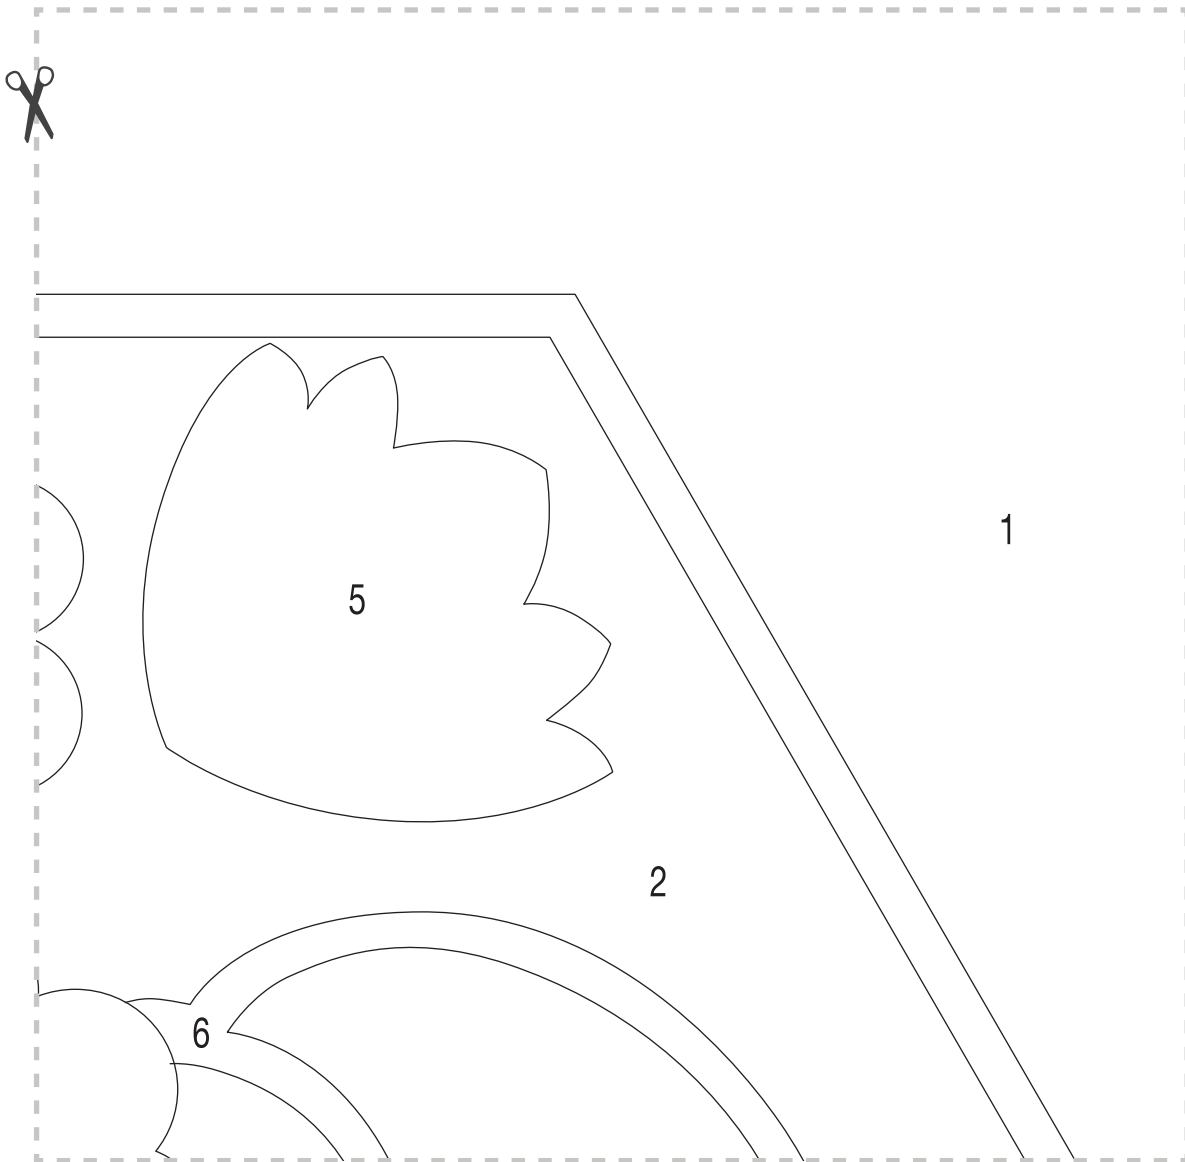

Modern Paint by Number

Modern Floral Template

INSTRUCTIONS:

1. Cut out squares 1-4.
2. Tape 4 squares together to complete the 12"x12" pattern sheet.

1

Modern Paint by Number

Modern Floral Template

INSTRUCTIONS:

1. Cut out squares 1-4.
2. Tape 4 squares together to complete the 12"x12" pattern sheet.

2

Modern Paint by Number

Modern Floral Template

INSTRUCTIONS:

1. Cut out squares 1-4.
2. Tape 4 squares together to complete the 12"x12" pattern sheet.

3

Modern Paint by Number

Modern Floral Template

INSTRUCTIONS:

1. Cut out squares 1-4.
2. Tape 4 squares together to complete the 12"x12" pattern sheet.

4