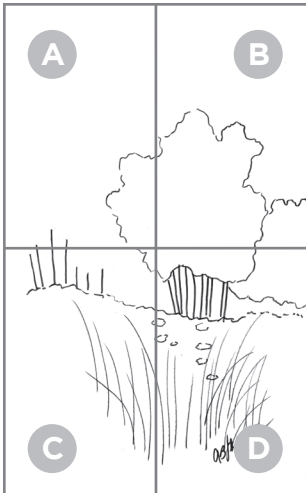

Autumn Landscape (page 1/4)

Piece the pattern together by cutting along the dotted lines on pages 1, 2, 3 and 4.
Tape the four pieces together to complete the pattern.
(See full design & placement below.)

Palette:

The Art Talk with Andy FolkArt Acrylic Paint Kit features 17 of our resident artist Andy Jones' favorite colors.

Item #90286

Brushes:

FolkArt Select Firm Bristle Brush Set (7PC)

Item #99446

To purchase go to:

<https://plaidonline.com/shop-products/folkart-art-talk-with-andy-jones-studio-paint-kit-90286>

Autumn Landscape (page 2/4)

Piece the pattern together by cutting along the dotted lines on pages 1, 2, 3 and 4.
Tape the four pieces together to complete the pattern.
(See full design & placement below.)