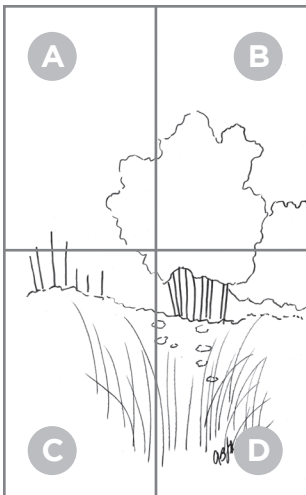

<https://plaidonline.com/shop-products/folkart-art-talk-with-andy-jones-studio-paint-kit-90286>

Autumn Landscape (page 2/4)

Piece the pattern together by cutting along the dotted lines on pages 1, 2, 3 and 4.
Tape the four pieces together to complete the pattern.
(See full design & placement below.)

Palette:

The Art Talk with Andy FolkArt Acrylic Paint Kit features 17 of our resident artist Andy Jones' favorite colors.

Item #90286

Brushes:

FolkArt Select Firm Bristle Brush Set (7PC)

Item #99446

To purchase go to:

<https://plaidonline.com/shop-products/folkart-art-talk-with-andy-jones-studio-paint-kit-90286>

Autumn Landscape (page 3/4)

Piece the pattern together by cutting along the dotted lines on pages 1, 2, 3 and 4.
Tape the four pieces together to complete the pattern.
(See full design & placement below.)