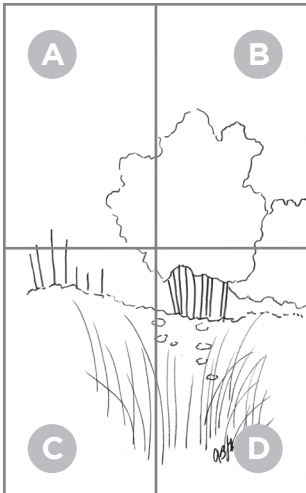

<https://plaidonline.com/shop-products/folkart-art-talk-with-andy-jones-studio-paint-kit-90286>

Autumn Landscape (page 3/4)

Piece the pattern together by cutting along the dotted lines on pages 1, 2, 3 and 4.
Tape the four pieces together to complete the pattern.
(See full design & placement below.)

Palette:

The Art Talk with Andy FolkArt Acrylic Paint Kit features 17 of our resident artist Andy Jones' favorite colors.

Item #90286

Brushes:

FolkArt Select Firm Bristle Brush Set (7PC)

Item #99446

To purchase go to:
<https://plaidonline.com/shop-products/folkart-art-talk-with-andy-jones-studio-paint-kit-90286>

Autumn Landscape (page 4/4)

Piece the pattern together by cutting along the dotted lines on pages 1, 2, 3 and 4.
Tape the four pieces together to complete the pattern.
(See full design & placement below.)