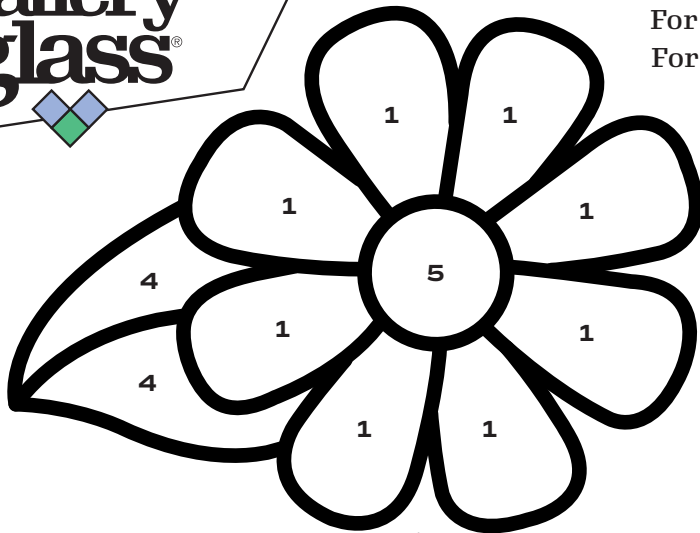

budding blossoms

For best results, read all instructions before beginning.
For complete instructions, videos, and inspiration visit
plaidonline.com/galleryglass

*Patterns can be used on
an 8" x 10" glass surface*

budding blossoms

For best results, read all instructions before beginning.
For complete instructions, videos, and inspiration visit
plaidonline.com/galleryglass

color palette

Snow
White
19729

Amethyst
19706