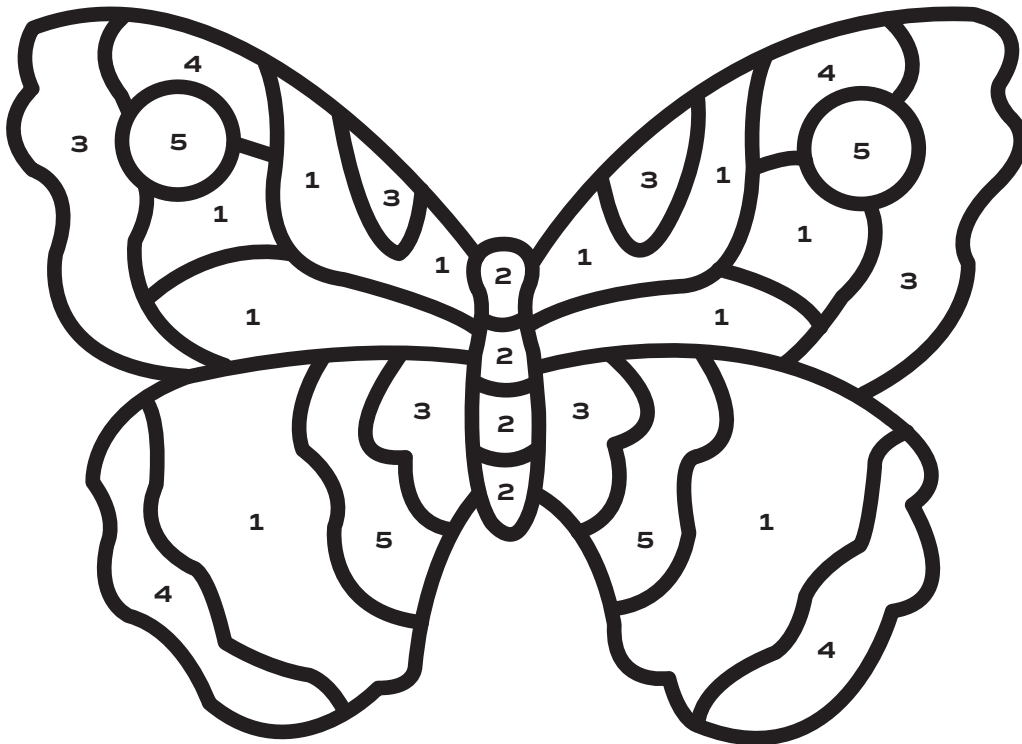

butterfly duet

For best results, read all instructions before beginning.
For complete instructions, videos, and inspiration visit
plaidonline.com/galleryglass

*Patterns can be used
6" x 6" and 8" x 10"
glass surfaces*

Rosy
Pink
19711

Citrus
Yellow
19731

Black
Liquid
Leading
19702