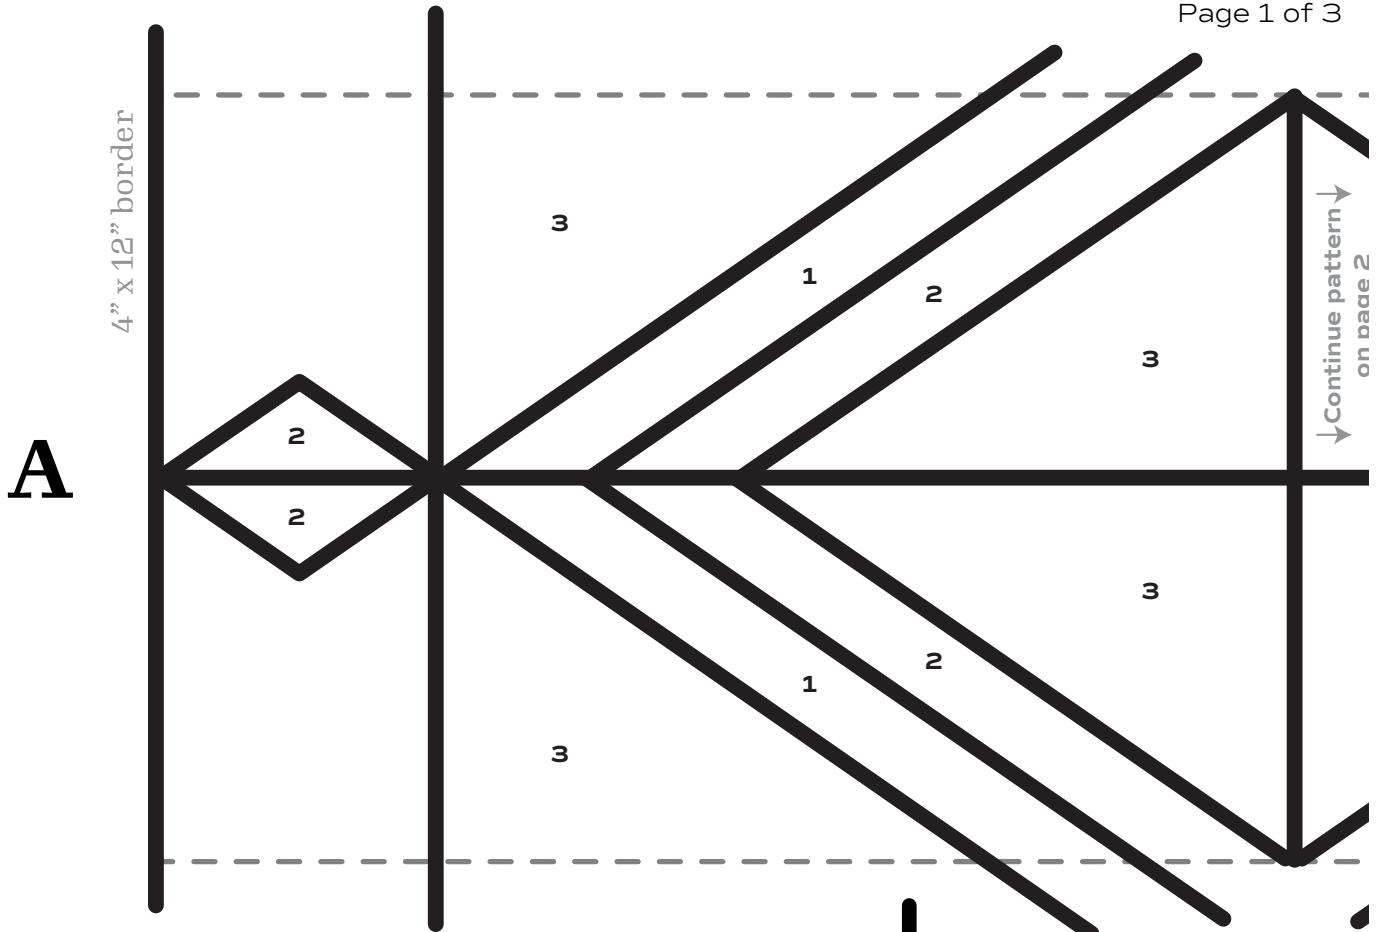

# deco plaquettes

For best results, read all instructions before beginning.  
 For complete instructions, videos, and inspiration visit  
[plaidonline.com/galleryglass](http://plaidonline.com/galleryglass)

Patterns can be used  
 on a 4" x 12" side  
 light glass surface