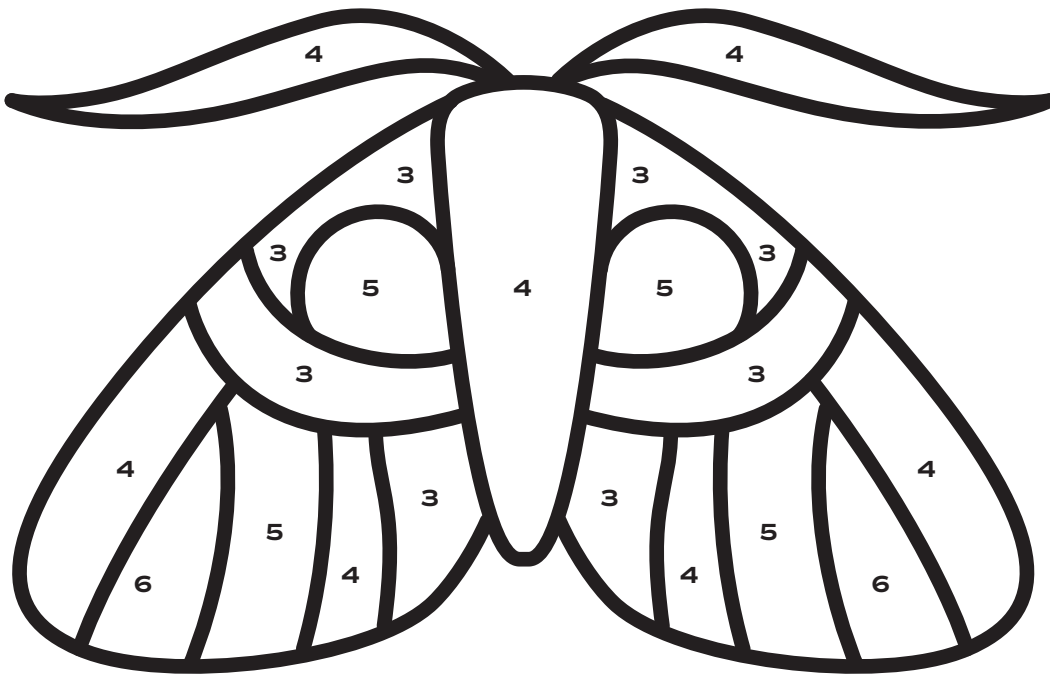

lady dragonfly and sir moth

For best results, read all instructions before beginning.
For complete instructions, videos, and inspiration visit
plaidonline.com/galleryglass

*Patterns can be used
6" x 6" and 8" x 10"
glass surfaces*

lady dragonfly and sir moth

For best results, read all instructions before beginning.
For complete instructions, videos, and inspiration visit
plaidonline.com/galleryglass

color palette

Aqua
Shimmer
19684