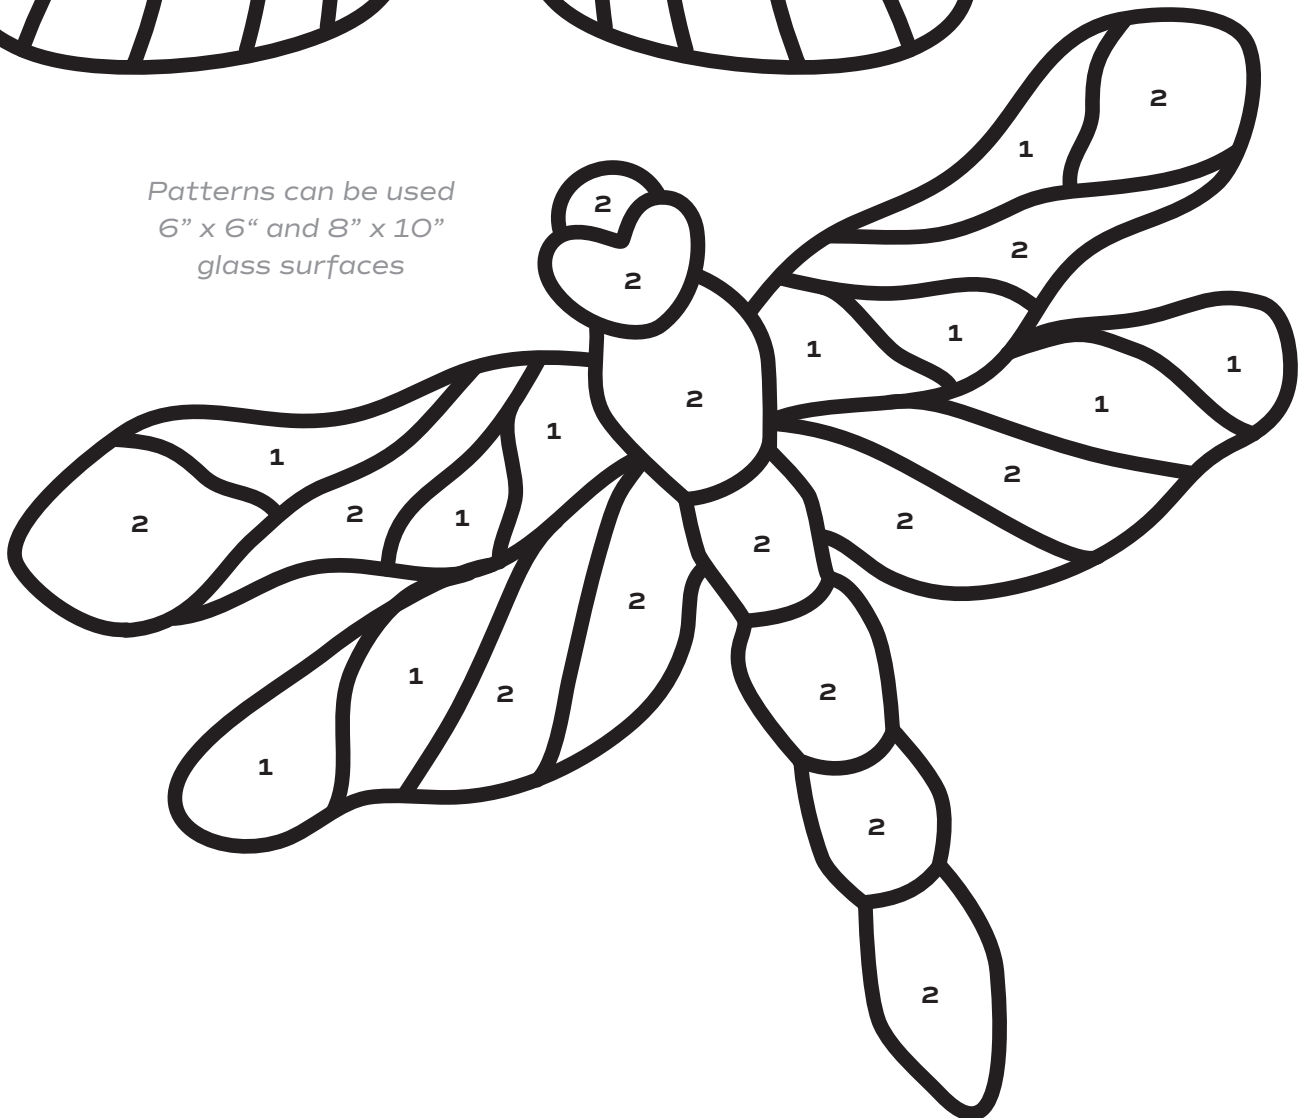

lady dragonfly and sir moth

For best results, read all instructions before beginning.
For complete instructions, videos, and inspiration visit
plaidonline.com/galleryglass

*Patterns can be used
6" x 6" and 8" x 10"
glass surfaces*

lady dragonfly and sir moth

For best results, read all instructions before beginning.
For complete instructions, videos, and inspiration visit
plaidonline.com/galleryglass

color palette

Aqua
Shimmer
19684

Green
Shimmer
19689

Pumpkin
Orange
19738

Frost
Sand
19774

Black
Onyx
19775

White
Pearl
19715