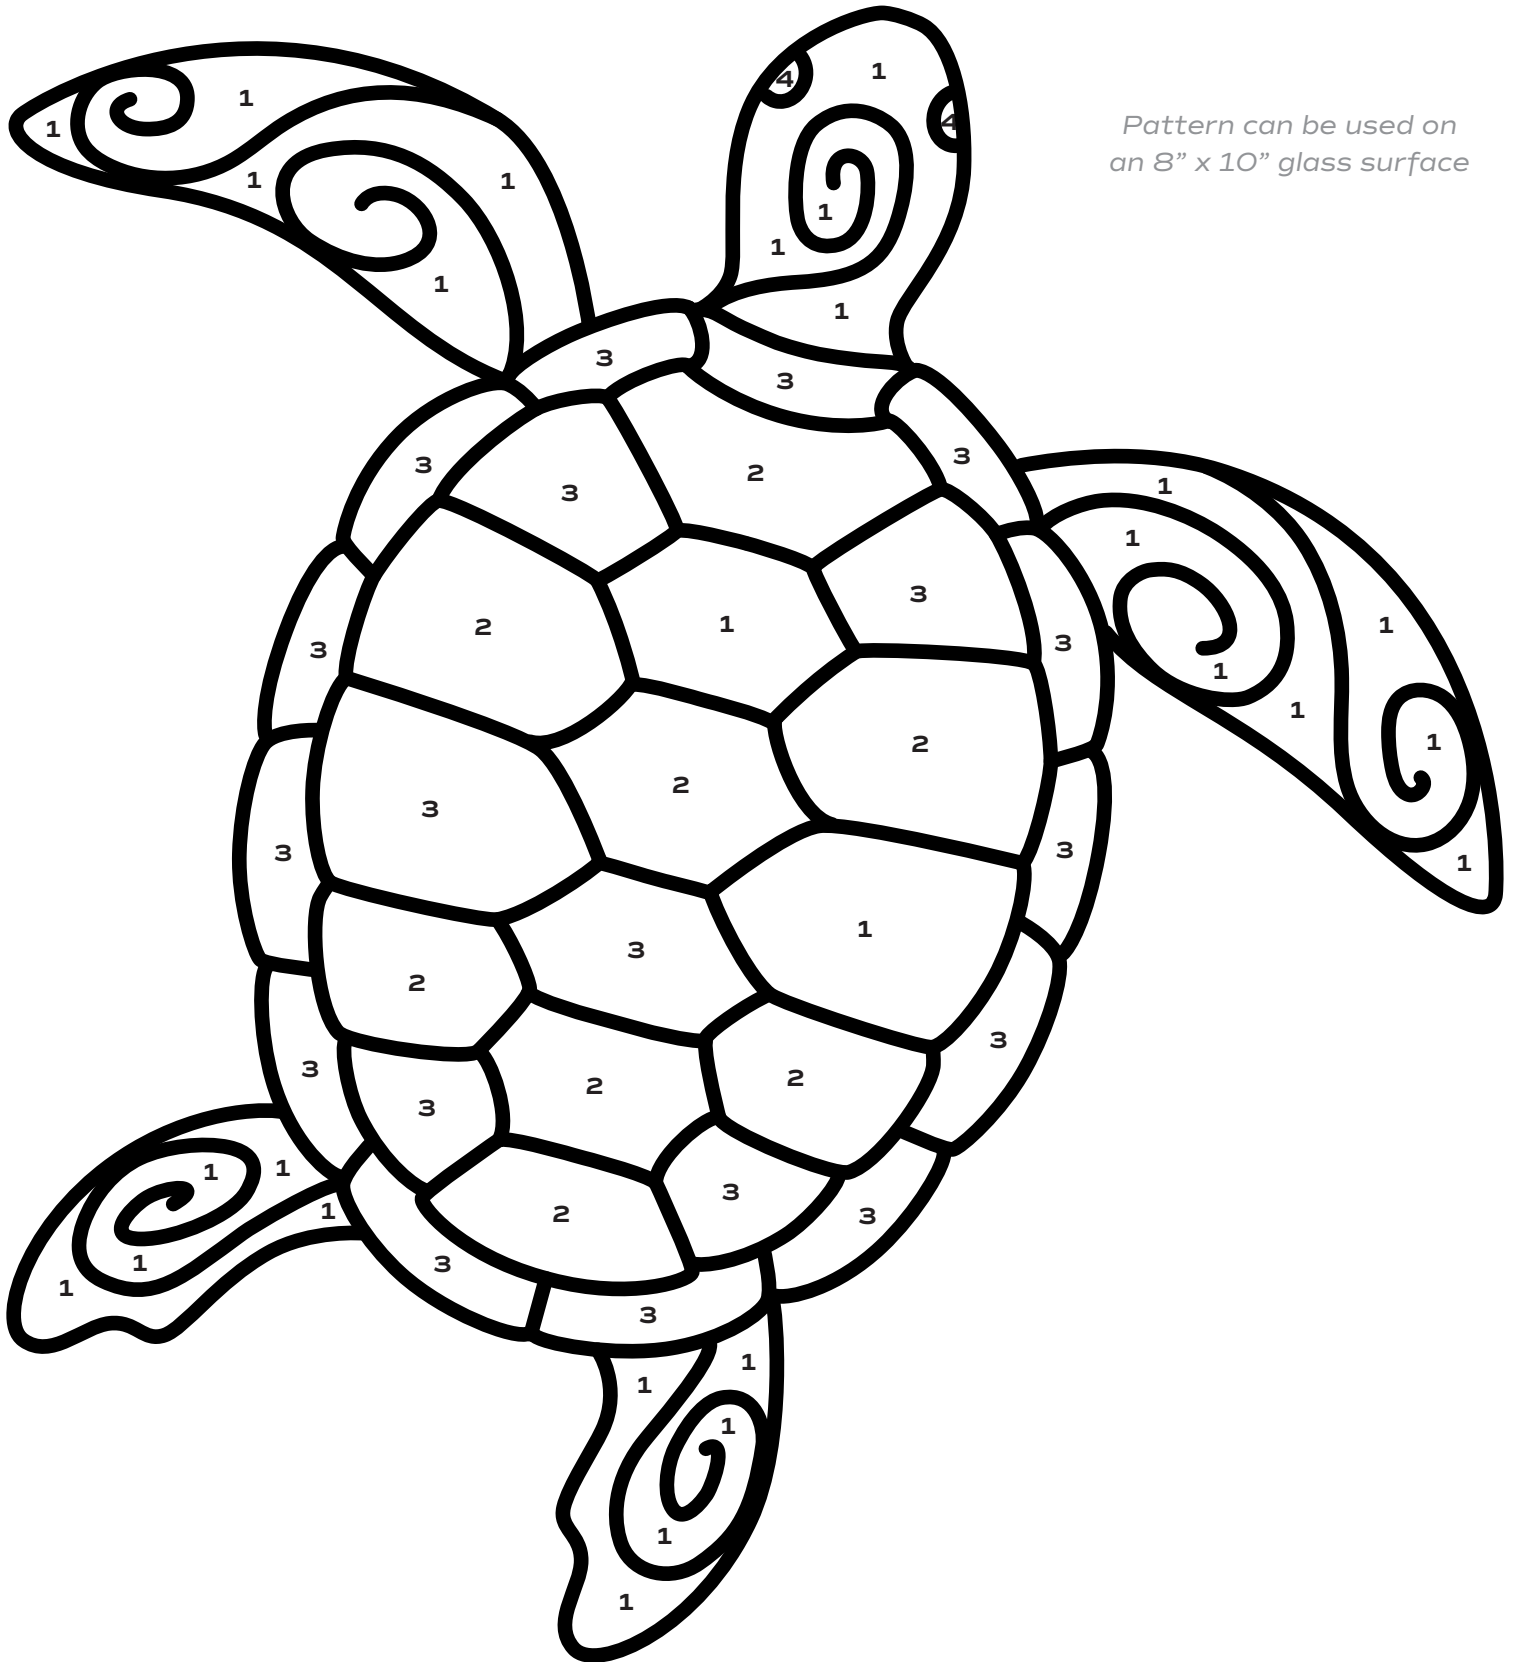

nautical sea turtle

For best results, read all instructions before beginning.
For complete instructions, videos, and inspiration visit
plaidonline.com/galleryglass

*Pattern can be used on
an 8" x 10" glass surface*

nautical sea turtle

For best results, read all instructions before beginning.
For complete instructions, videos, and inspiration visit
plaidonline.com/galleryglass

Page 2 of 2

color palette

Ivy Green
19780