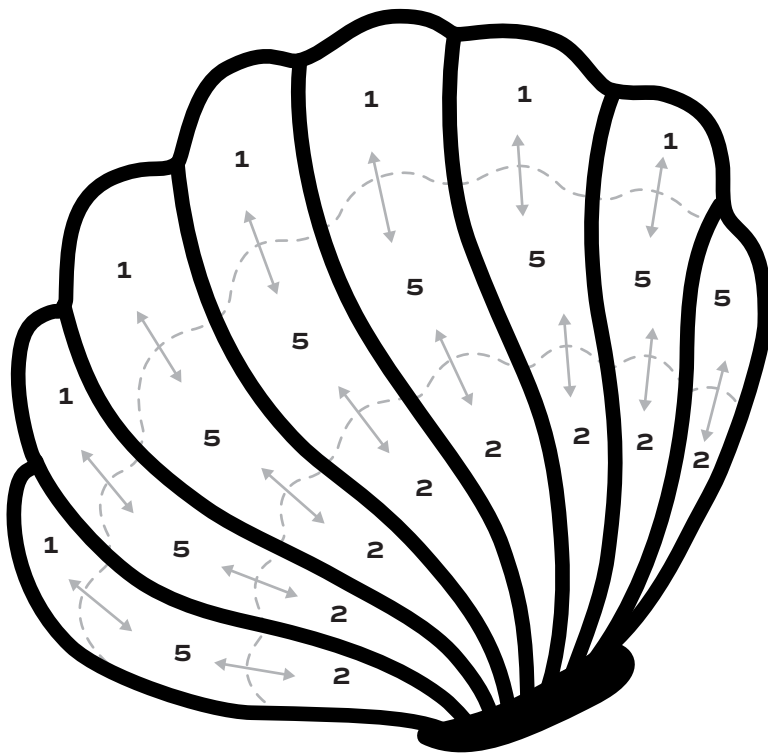

sea shell collection 1

For best results, read all instructions before beginning.
For complete instructions, videos, and inspiration visit
plaidonline.com/galleryglass

*Pattern can be used on
an 8" x 10" glass surface*

sea shell collection 1

For best results, read all instructions before beginning.
For complete instructions, videos, and inspiration visit
plaidonline.com/galleryglass

Page 2 of 2

color palette

Iridescent
Blue/Green/Gold
19669

White Pearl
19715

Peach
20031

Amber
19712

Lavender
19697