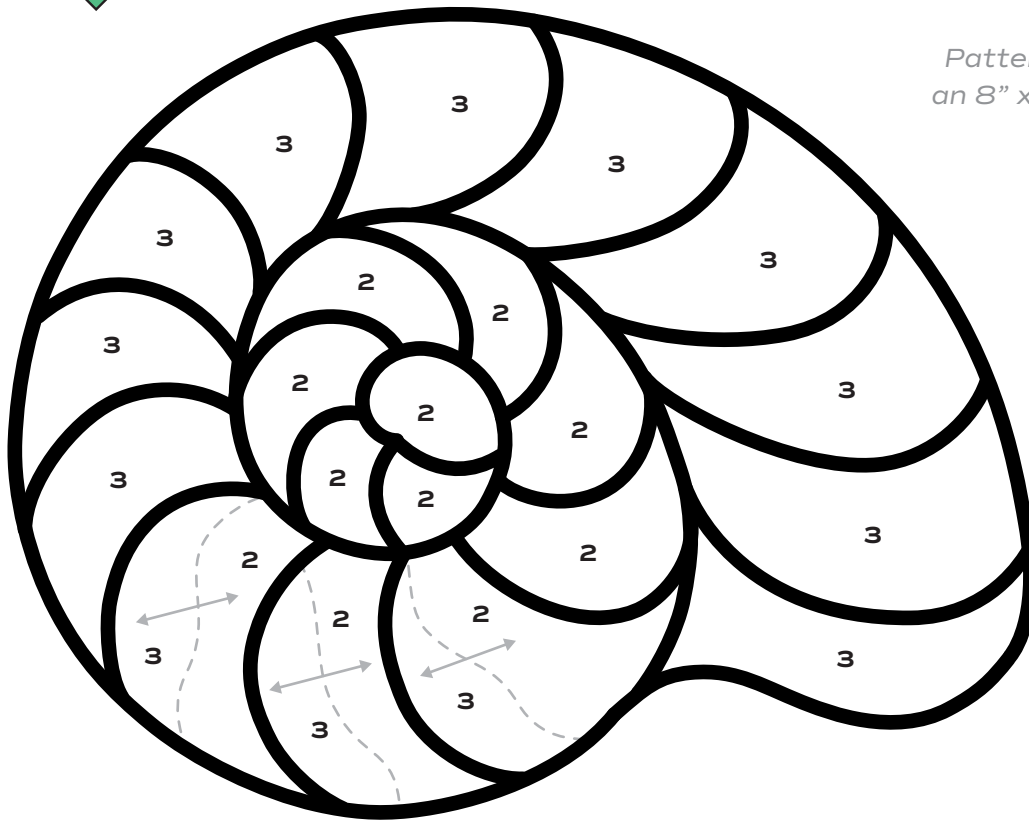

sea shell collection 1

For best results, read all instructions before beginning.
For complete instructions, videos, and inspiration visit
plaidonline.com/galleryglass

*Pattern can be used on
an 8" x 10" glass surface*

White Pearl
19715

Peach
20031

Amber
19712

Lavender
19697