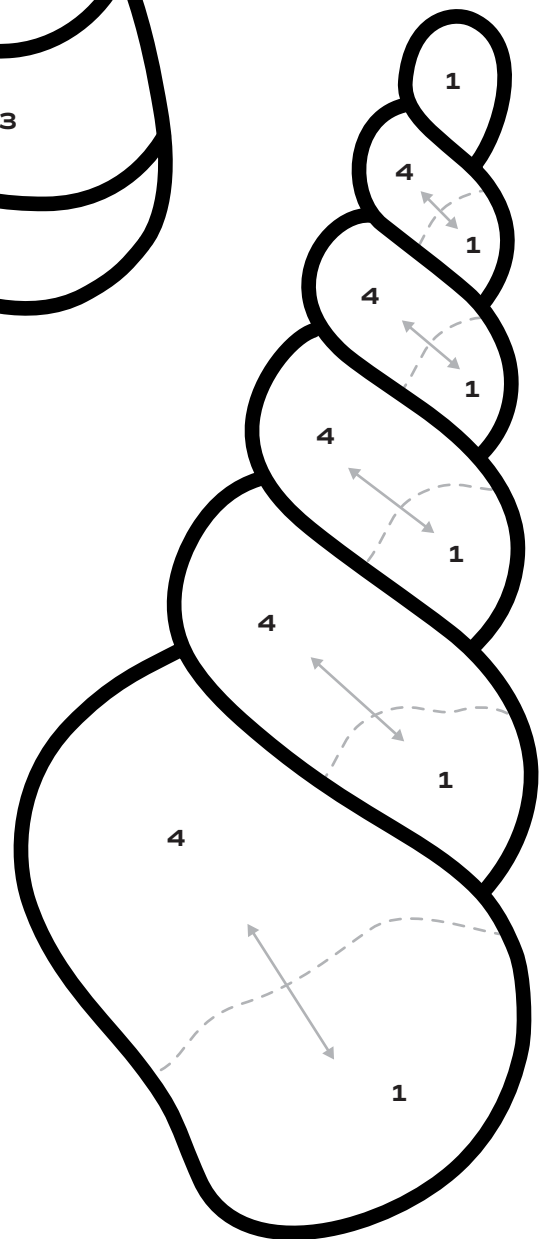

sea shell collection 1

For best results, read all instructions before beginning.
For complete instructions, videos, and inspiration visit
plaidonline.com/galleryglass

*Pattern can be used on
an 8" x 10" glass surface*

sea shell collection 1

For best results, read all instructions before beginning.
For complete instructions, videos, and inspiration visit
plaidonline.com/galleryglass

Page 2 of 2

color palette

Iridescent
Blue/Green/Gold
19669

White Pearl
19715

Peach
20031

Amber
19712

Lavender
19697