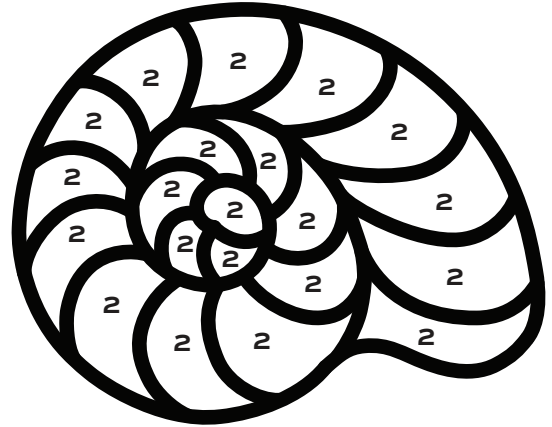

# under the sea scenery - shells

For best results, read all instructions before beginning.  
 For complete instructions, videos, and inspiration visit  
[plaidonline.com/galleryglass](http://plaidonline.com/galleryglass)

Pattern can be used on  
 an 8" x 10" or 6" x 6"  
 glass surface