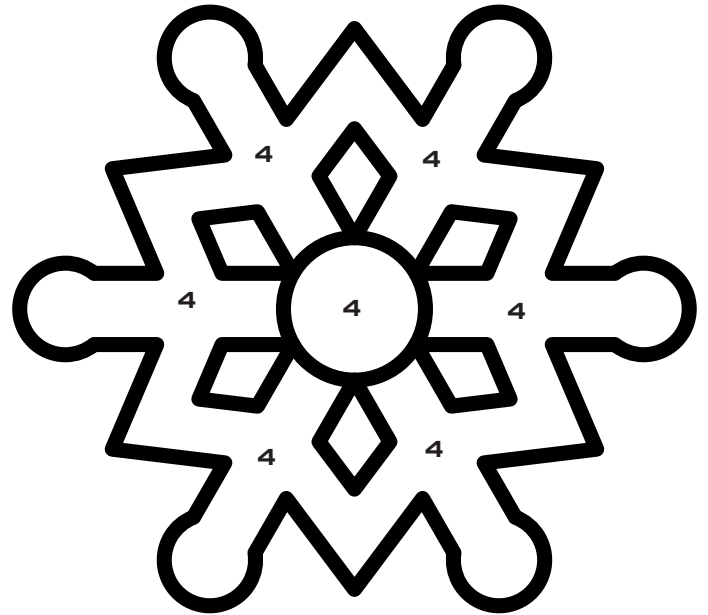

For best results, read all instructions before beginning.  
For complete instructions, videos, and inspiration visit  
[plaidonline.com/galleryglass](http://plaidonline.com/galleryglass)

*Patterns can be used on a  
6" x 6" and 8" x 10" glass surface*

# color palette

Hologram  
Shimmer  
19687

Aqua  
Shimmer  
19684

Silver  
Glitter  
20045

White  
Pearl  
19715

Iridescent  
Violet | Green | Blue  
19670

Black  
Liquid  
Leading  
19702