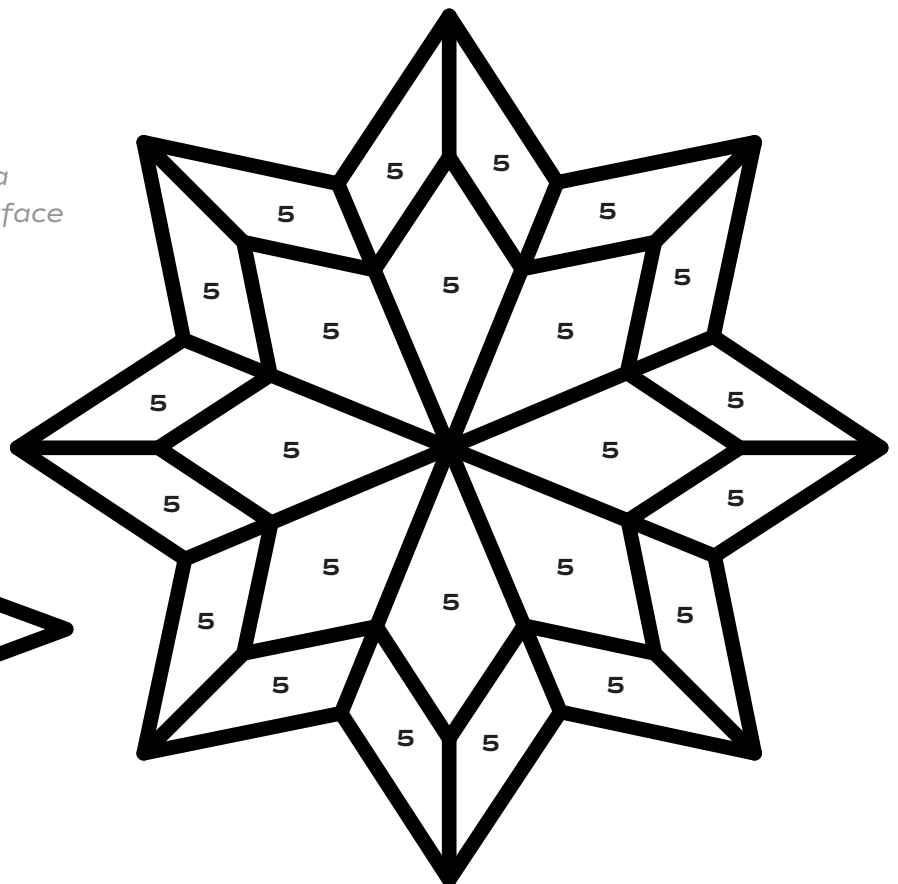

For best results, read all instructions before beginning.  
For complete instructions, videos, and inspiration visit  
[plaidonline.com/galleryglass](http://plaidonline.com/galleryglass)

*Patterns can be used on a  
6" x 6" and 8" x 10" glass surface*

# color palette

Hologram  
Shimmer  
19687

Aqua  
Shimmer  
19684

Silver  
Glitter  
20045

White  
Pearl  
19715

Iridescent  
Violet | Green | Blue  
19670

Black  
Liquid  
Leading  
19702