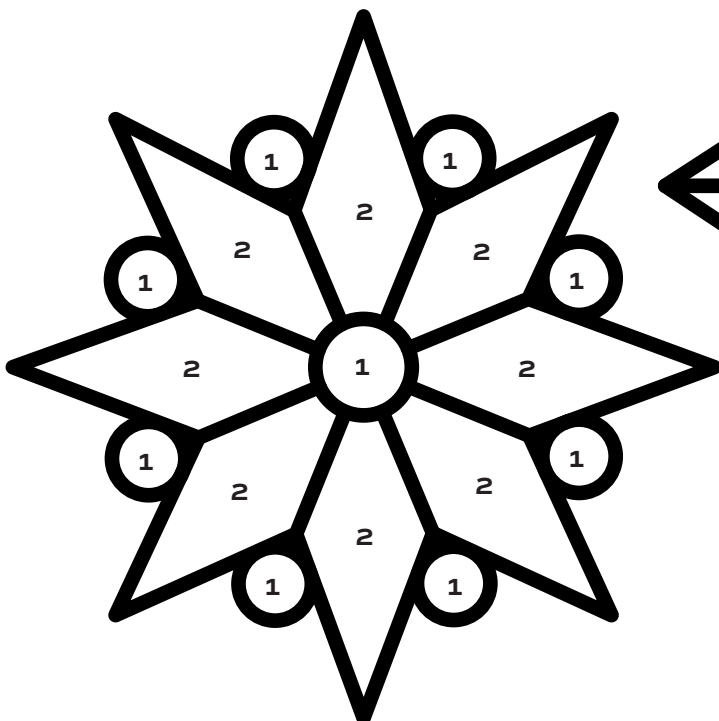

For best results, read all instructions before beginning.  
For complete instructions, videos, and inspiration visit  
[plaidonline.com/galleryglass](http://plaidonline.com/galleryglass)

*Patterns can be used on a  
6" x 6" and 8" x 10" glass surface*

# color palette

Hologram  
Shimmer  
19687

Aqua  
Shimmer  
19684

Silver  
Glitter  
20045

White  
Pearl  
19715

Iridescent  
Violet | Green | Blue  
19670

Black  
Liquid  
Leading  
19702