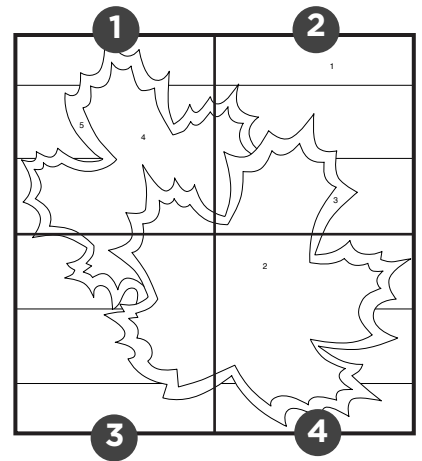

Modern Paint by Number

Fall Leaves Template

INSTRUCTIONS:

1. Cut out squares 1-4.
2. Tape 4 squares together to complete the 12"x12" pattern sheet.

1

Modern Paint by Number

Fall Leaves Template

INSTRUCTIONS:

1. Cut out squares 1-4.
2. Tape 4 squares together to complete the 12"x12" pattern sheet.

2

Modern Paint by Number

Fall Leaves Template

INSTRUCTIONS:

1. Cut out squares 1-4.
2. Tape 4 squares together to complete the 12"x12" pattern sheet.