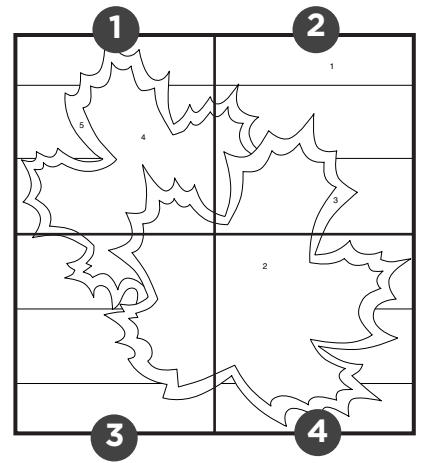

Modern Paint by Number

Fall Leaves Template

INSTRUCTIONS:

1. Cut out squares 1-4.
2. Tape 4 squares together to complete the 12"x12" pattern sheet.

1

Modern Paint by Number

Fall Leaves Template

INSTRUCTIONS:

1. Cut out squares 1-4.
2. Tape 4 squares together to complete the 12"x12" pattern sheet.

2

Modern Paint by Number

Fall Leaves Template

INSTRUCTIONS:

1. Cut out squares 1-4.
2. Tape 4 squares together to complete the 12"x12" pattern sheet.