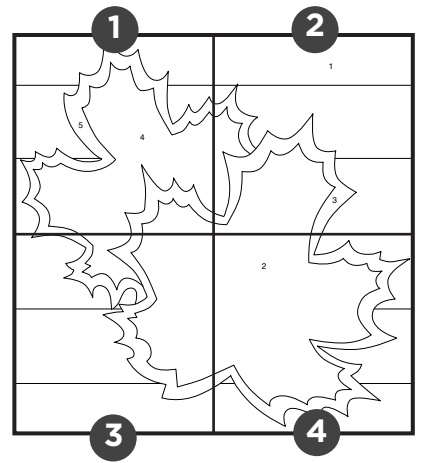

Modern Paint by Number

Fall Leaves Template

INSTRUCTIONS:

1. Cut out squares 1-4.
2. Tape 4 squares together to complete the 12"x12" pattern sheet.

1

Modern Paint by Number

Fall Leaves Template

INSTRUCTIONS:

1. Cut out squares 1-4.
2. Tape 4 squares together to complete the 12"x12" pattern sheet.

2

Modern Paint by Number

Fall Leaves Template

INSTRUCTIONS:

1. Cut out squares 1-4.
2. Tape 4 squares together to complete the 12"x12" pattern sheet.