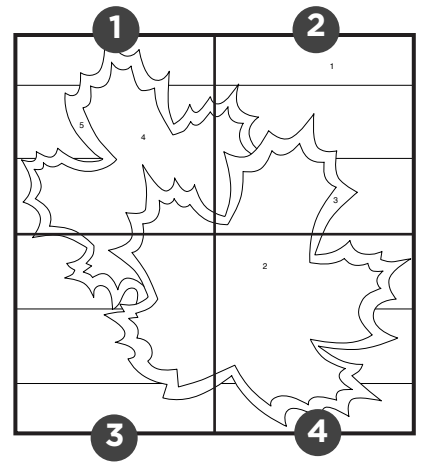

Modern Paint by Number

Fall Leaves Template

INSTRUCTIONS:

1. Cut out squares 1-4.
2. Tape 4 squares together to complete the 12"x12" pattern sheet.

1

Modern Paint by Number

Fall Leaves Template

INSTRUCTIONS:

1. Cut out squares 1-4.
2. Tape 4 squares together to complete the 12"x12" pattern sheet.

2

Modern Paint by Number

Fall Leaves Template

INSTRUCTIONS:

1. Cut out squares 1-4.
2. Tape 4 squares together to complete the 12"x12" pattern sheet.

3

Modern Paint by Number

Fall Leaves Template

INSTRUCTIONS:

1. Cut out squares 1-4.
2. Tape 4 squares together to complete the 12"x12" pattern sheet.

4

.....
**Modern Paint
by Number**
.....

Fall Leaves
Transfer Template