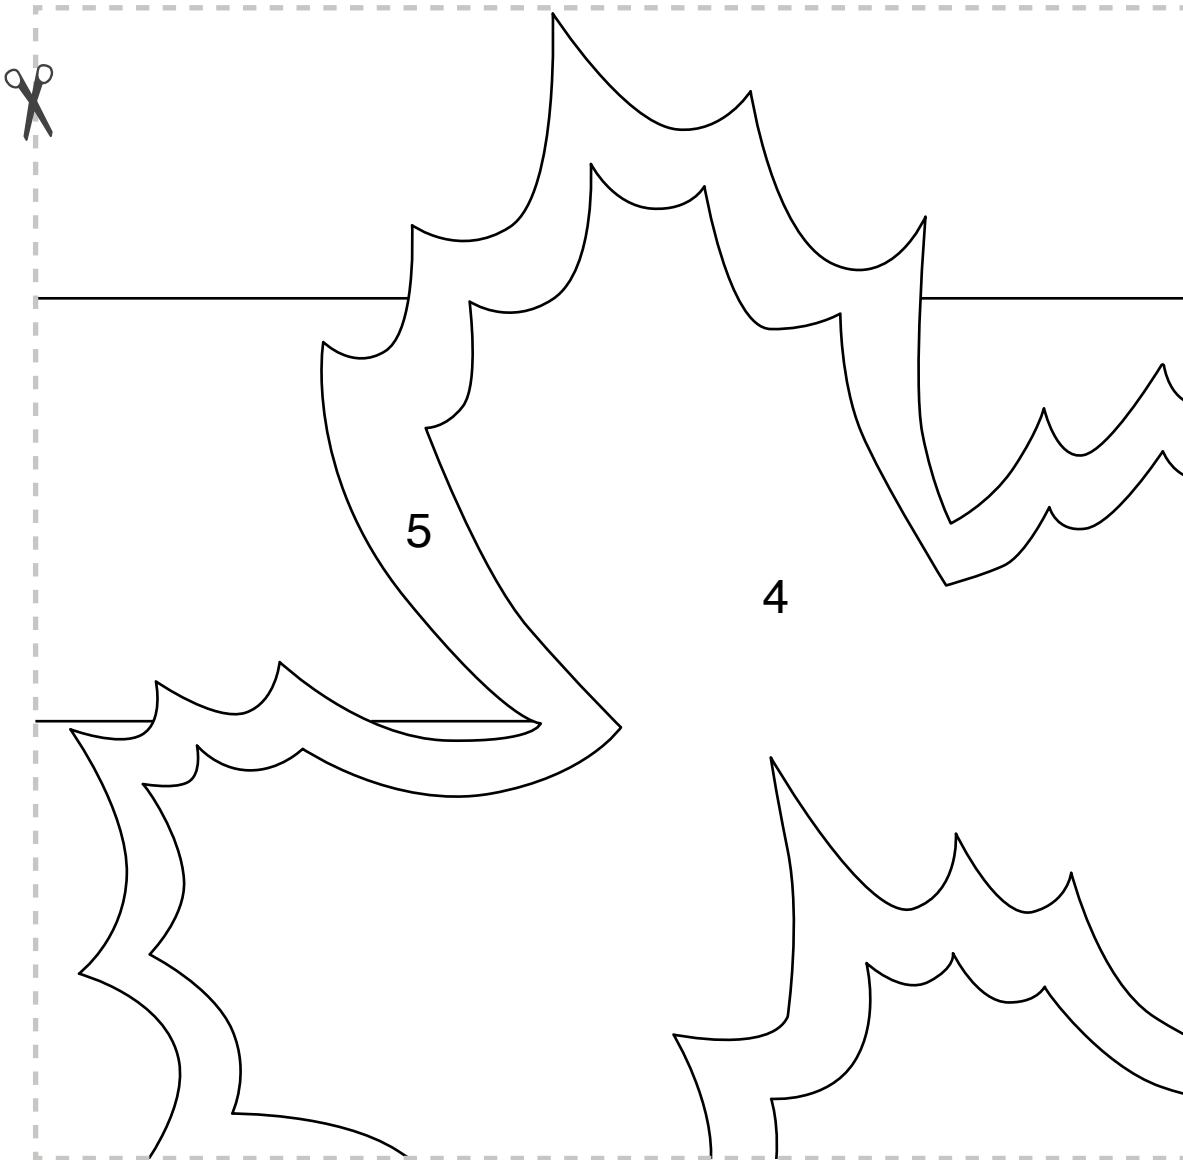

Modern Paint by Number

Fall Leaves Template

INSTRUCTIONS:

1. Cut out squares 1-4.
2. Tape 4 squares together to complete the 12"x12" pattern sheet.

1

Modern Paint by Number

Fall Leaves Template

INSTRUCTIONS:

1. Cut out squares 1-4.
2. Tape 4 squares together to complete the 12"x12" pattern sheet.

2

Modern Paint by Number

Fall Leaves Template

INSTRUCTIONS:

1. Cut out squares 1-4.
2. Tape 4 squares together to complete the 12"x12" pattern sheet.

3

Modern Paint by Number

Fall Leaves Template

INSTRUCTIONS:

1. Cut out squares 1-4.
2. Tape 4 squares together to complete the 12"x12" pattern sheet.

4

.....
**Modern Paint
by Number**
.....

Fall Leaves
Transfer Template