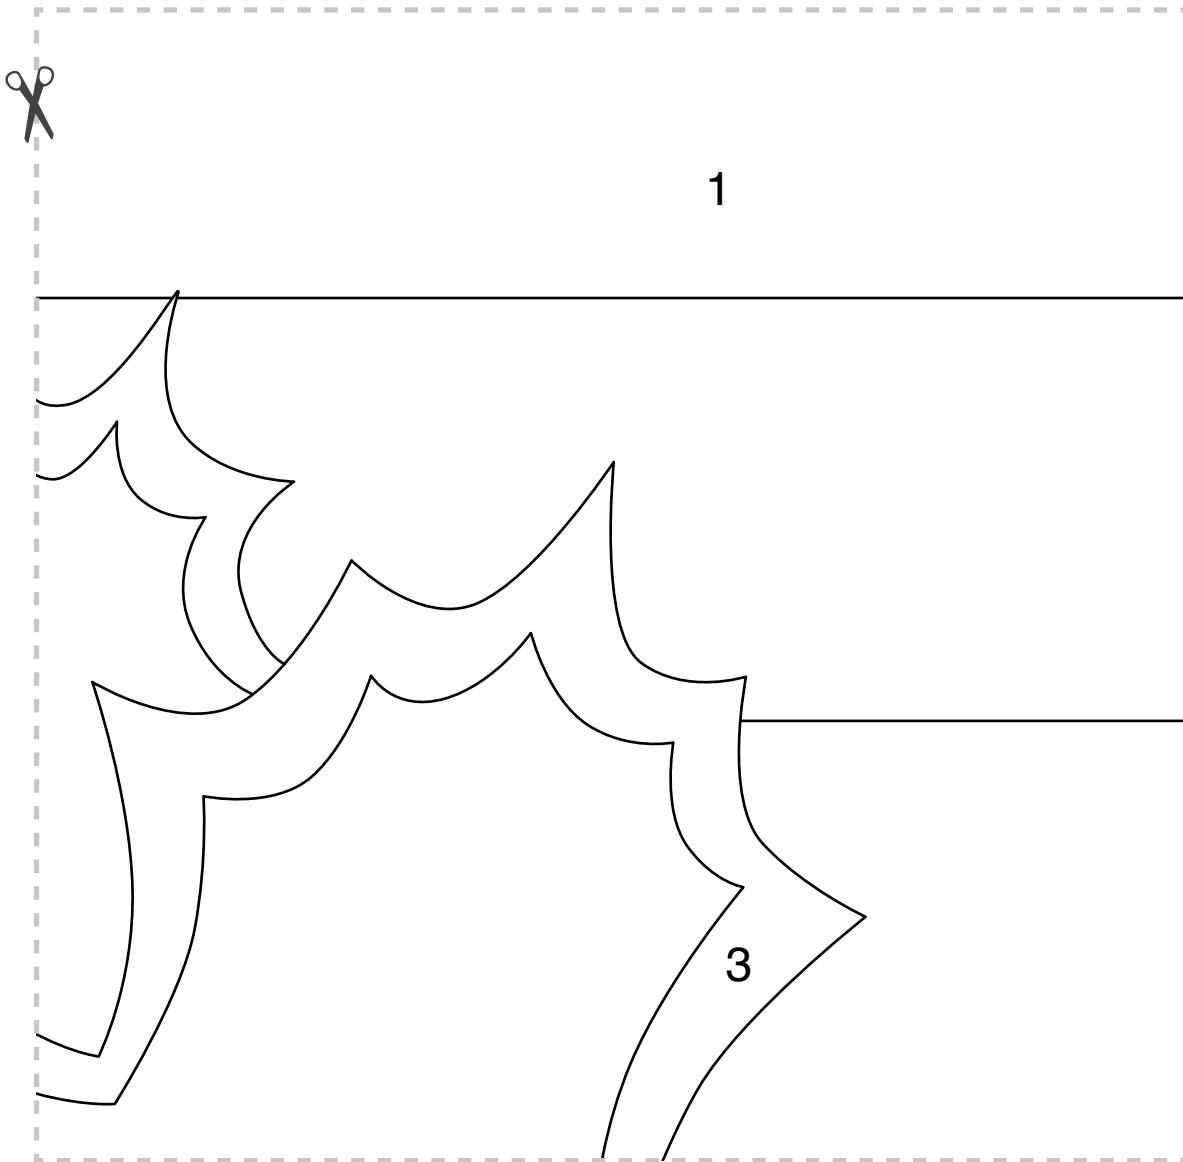

Modern Paint by Number

Fall Leaves Template

INSTRUCTIONS:

1. Cut out squares 1-4.
2. Tape 4 squares together to complete the 12"x12" pattern sheet.

1

Modern Paint by Number

Fall Leaves Template

INSTRUCTIONS:

1. Cut out squares 1-4.
2. Tape 4 squares together to complete the 12"x12" pattern sheet.

2

Modern Paint by Number

Fall Leaves Template

INSTRUCTIONS:

1. Cut out squares 1-4.
2. Tape 4 squares together to complete the 12"x12" pattern sheet.

3

Modern Paint by Number

Fall Leaves Template

INSTRUCTIONS:

1. Cut out squares 1-4.
2. Tape 4 squares together to complete the 12"x12" pattern sheet.

4

.....
**Modern Paint
by Number**
.....

Fall Leaves
Transfer Template