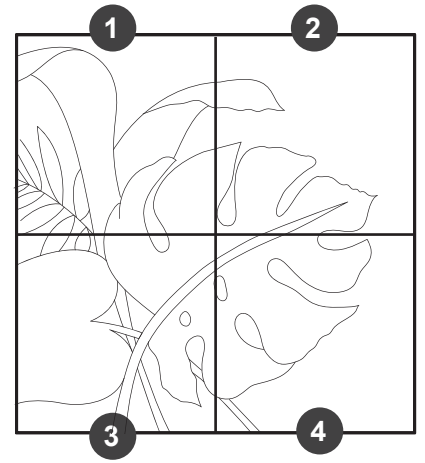

Spring Palms Template

INSTRUCTIONS:

1. Cut out squares 1-4.
2. Tape 4 squares together to complete the 12"x12" pattern sheet.

1

Spring Palms Template

INSTRUCTIONS:

1. Cut out squares 1-4.
2. Tape 4 squares together to complete the 12"x12" pattern sheet.

2

Spring Palms Template

INSTRUCTIONS:

1. Cut out squares 1-4.
2. Tape 4 squares together to complete the 12"x12" pattern sheet.

3

Spring Palms Template

INSTRUCTIONS:

1. Cut out squares 1-4.
2. Tape 4 squares together to complete the 12"x12" pattern sheet.