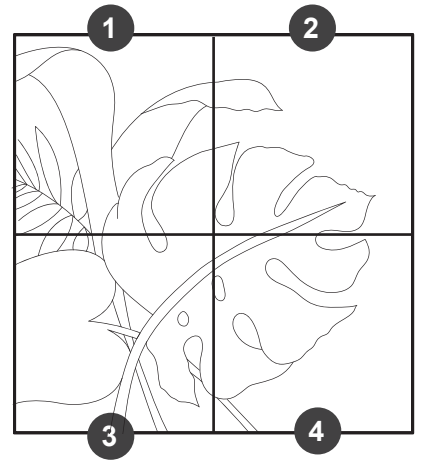

Spring Palms Template

INSTRUCTIONS:

1. Cut out squares 1-4.
2. Tape 4 squares together to complete the 12"x12" pattern sheet.

1

Spring Palms Template

INSTRUCTIONS:

1. Cut out squares 1-4.
2. Tape 4 squares together to complete the 12"x12" pattern sheet.

2

Spring Palms Template

INSTRUCTIONS:

1. Cut out squares 1-4.
2. Tape 4 squares together to complete the 12"x12" pattern sheet.

3

Spring Palms Template

INSTRUCTIONS:

1. Cut out squares 1-4.
2. Tape 4 squares together to complete the 12"x12" pattern sheet.