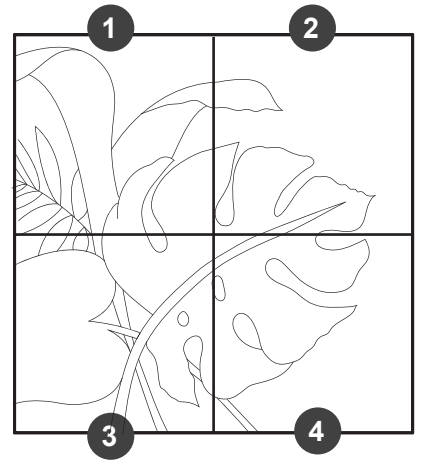

Spring Palms Template

INSTRUCTIONS:

1. Cut out squares 1-4.
2. Tape 4 squares together to complete the 12"x12" pattern sheet.

1

Spring Palms Template

INSTRUCTIONS:

1. Cut out squares 1-4.
2. Tape 4 squares together to complete the 12"x12" pattern sheet.

2

Spring Palms Template

INSTRUCTIONS:

1. Cut out squares 1-4.
2. Tape 4 squares together to complete the 12"x12" pattern sheet.

3

Spring Palms Template

INSTRUCTIONS:

1. Cut out squares 1-4.
2. Tape 4 squares together to complete the 12"x12" pattern sheet.