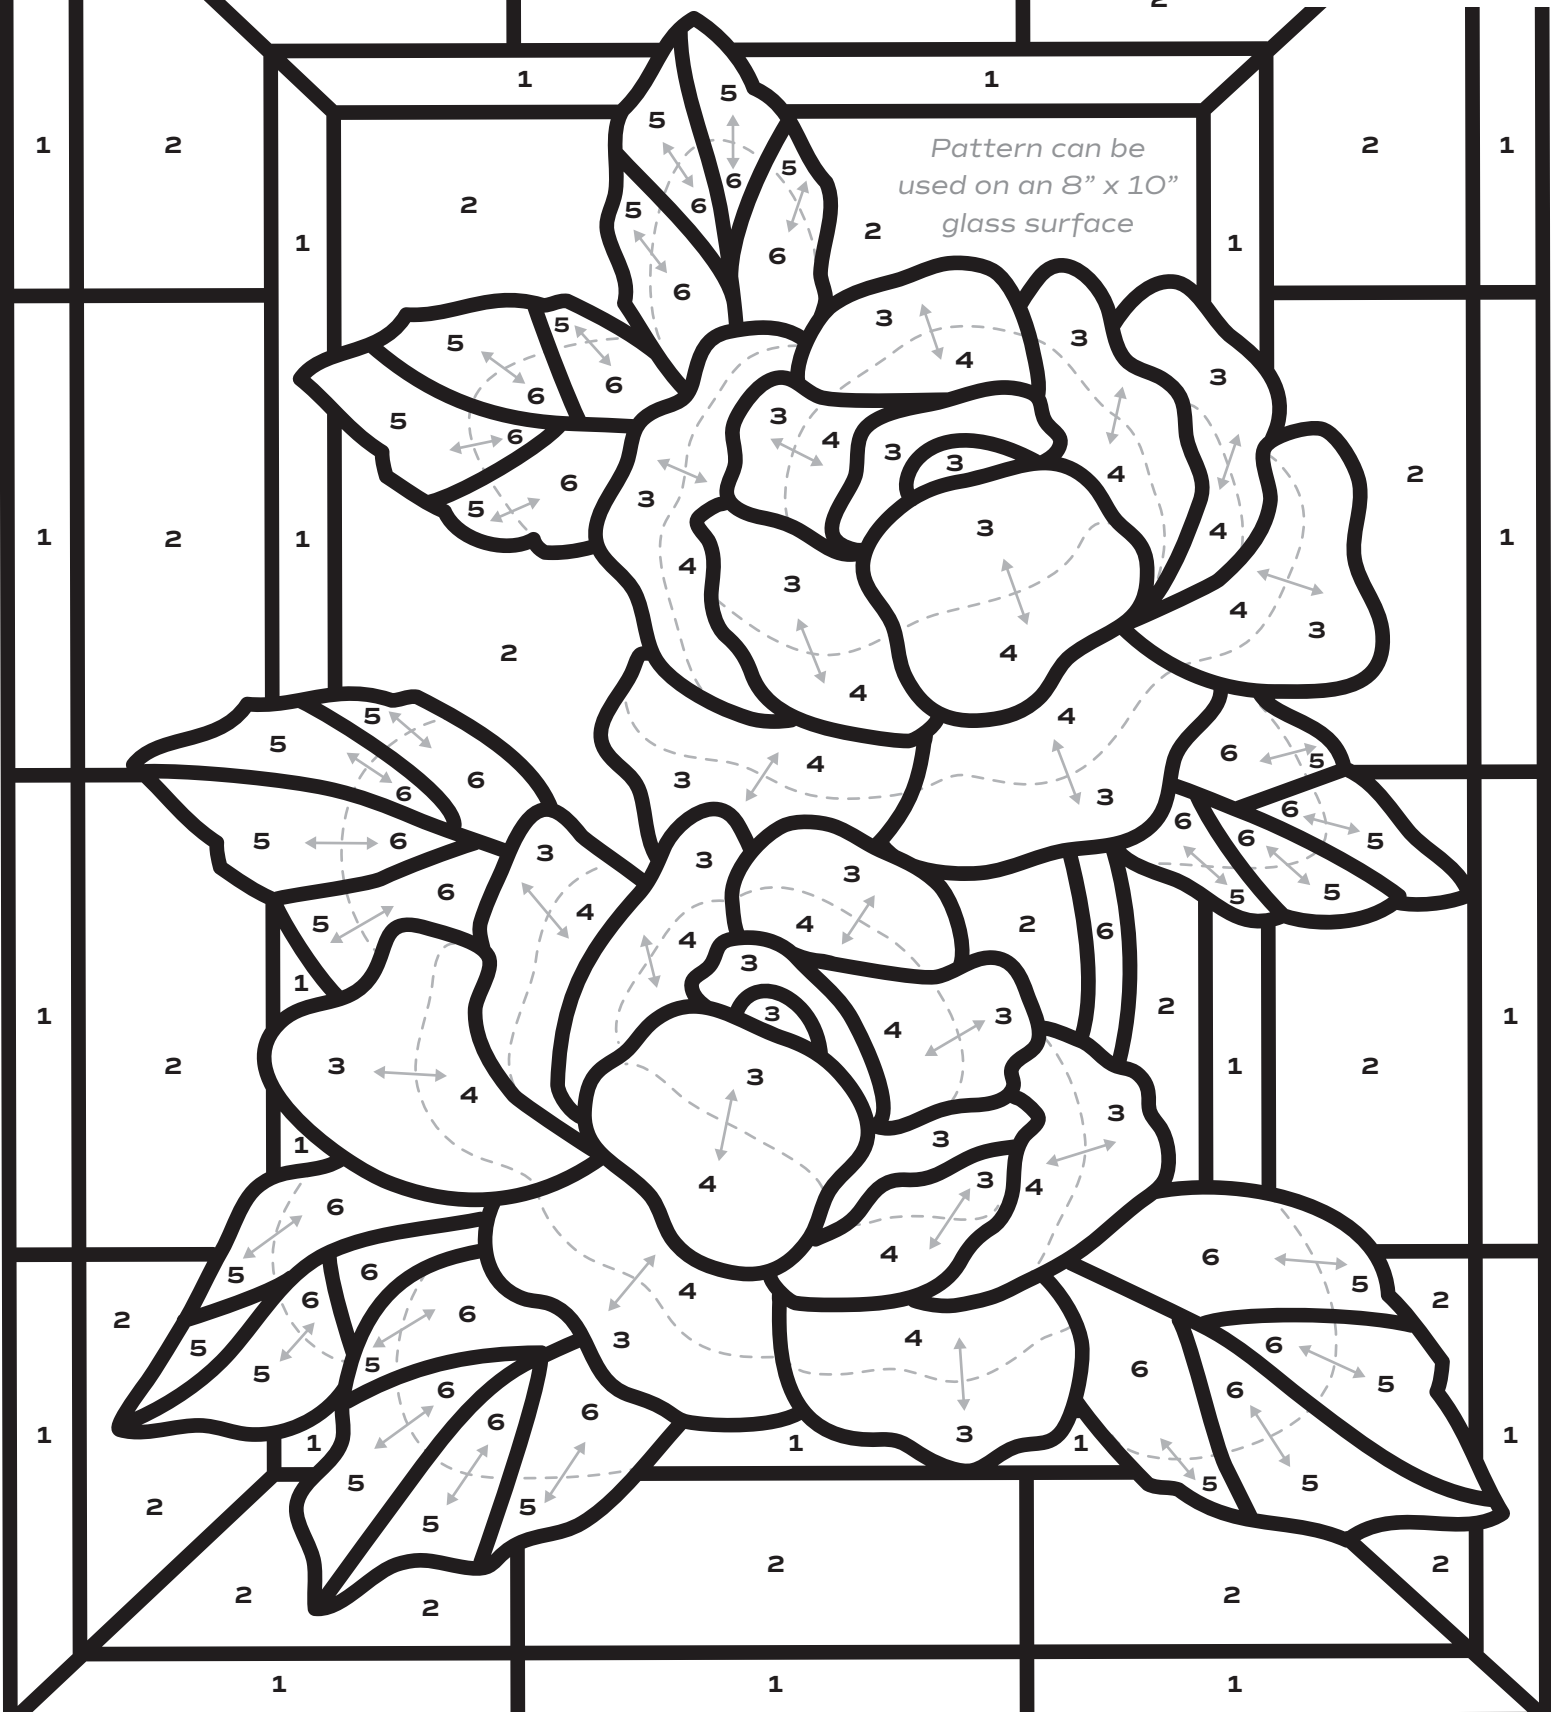

For best results, read all instructions before beginning.
 For complete instructions, videos, and inspiration visit
plaidonline.com/galleryglass

*Pattern can be
 used on an 8" x 10"
 glass surface*

For best results, read all instructions before beginning.
For complete instructions, videos, and inspiration visit
plaidonline.com/galleryglass

color palette

White
Pearl
19715

Crystal
Clear
19693

Sunny
Yellow
19779

Amber
19712

Kelly
Green
19716

Ivy
Green
19780