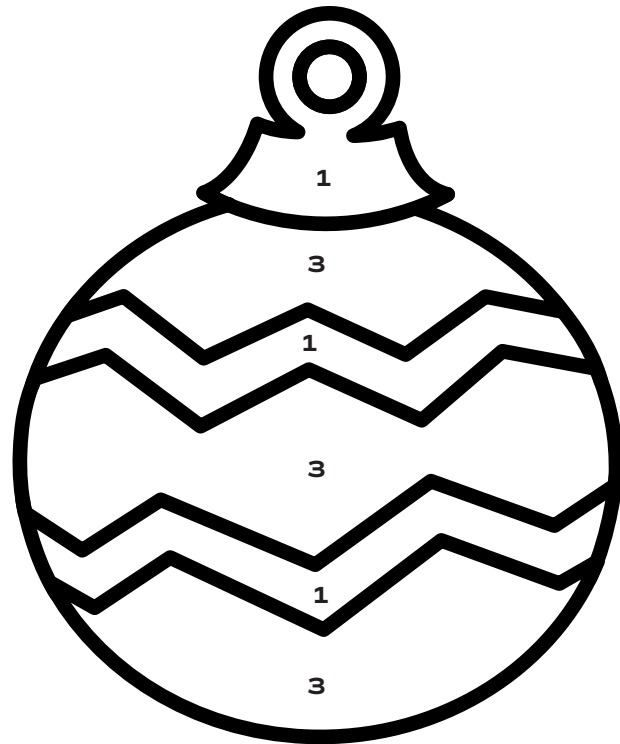

For best results, read all instructions before beginning.
 For complete instructions, videos, and inspiration visit
plaidonline.com/galleryglass

*Patterns can be used
 on a 6" x 6" and 8" x 10"
 glass surface*

For best results, read all instructions before beginning.
For complete instructions, videos, and inspiration visit
plaidonline.com/galleryglass

color palette

Metallic
Gold
19677

Kelly
Green
19716

Red
Shimmer
19686

Aqua
Shimmer
19684

Royal
Blue
19719

Black
Liquid
Leading
19702