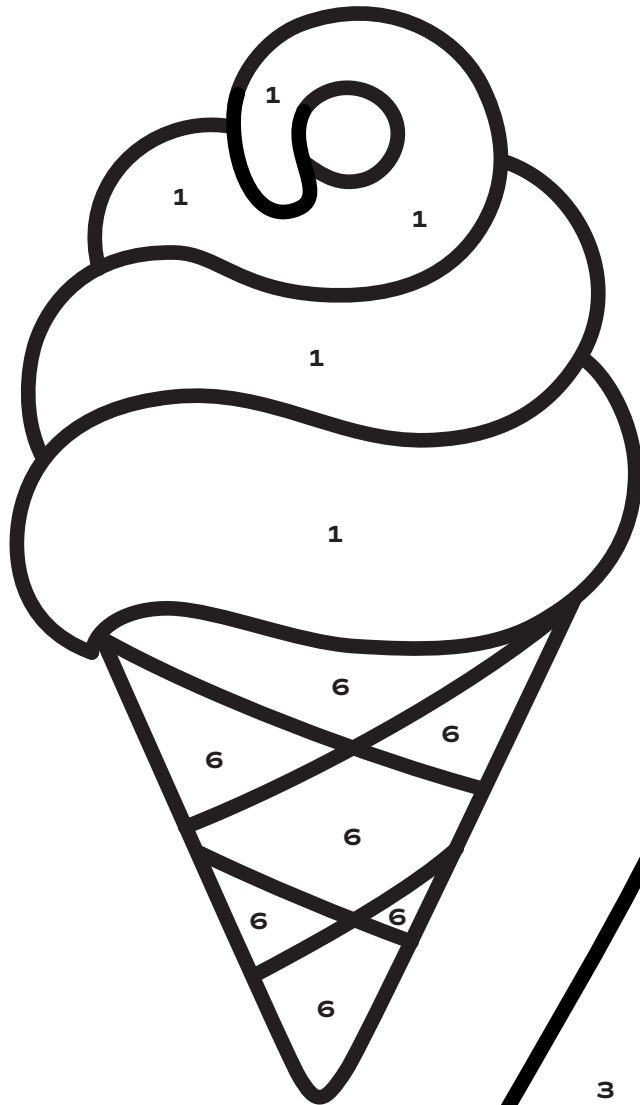

july - summertime vibe

For best results, read all instructions before beginning.
For complete instructions, videos, and inspiration visit
plaidonline.com/galleryglass

*Pattern can be used on
a 6" x 6" glass surface*