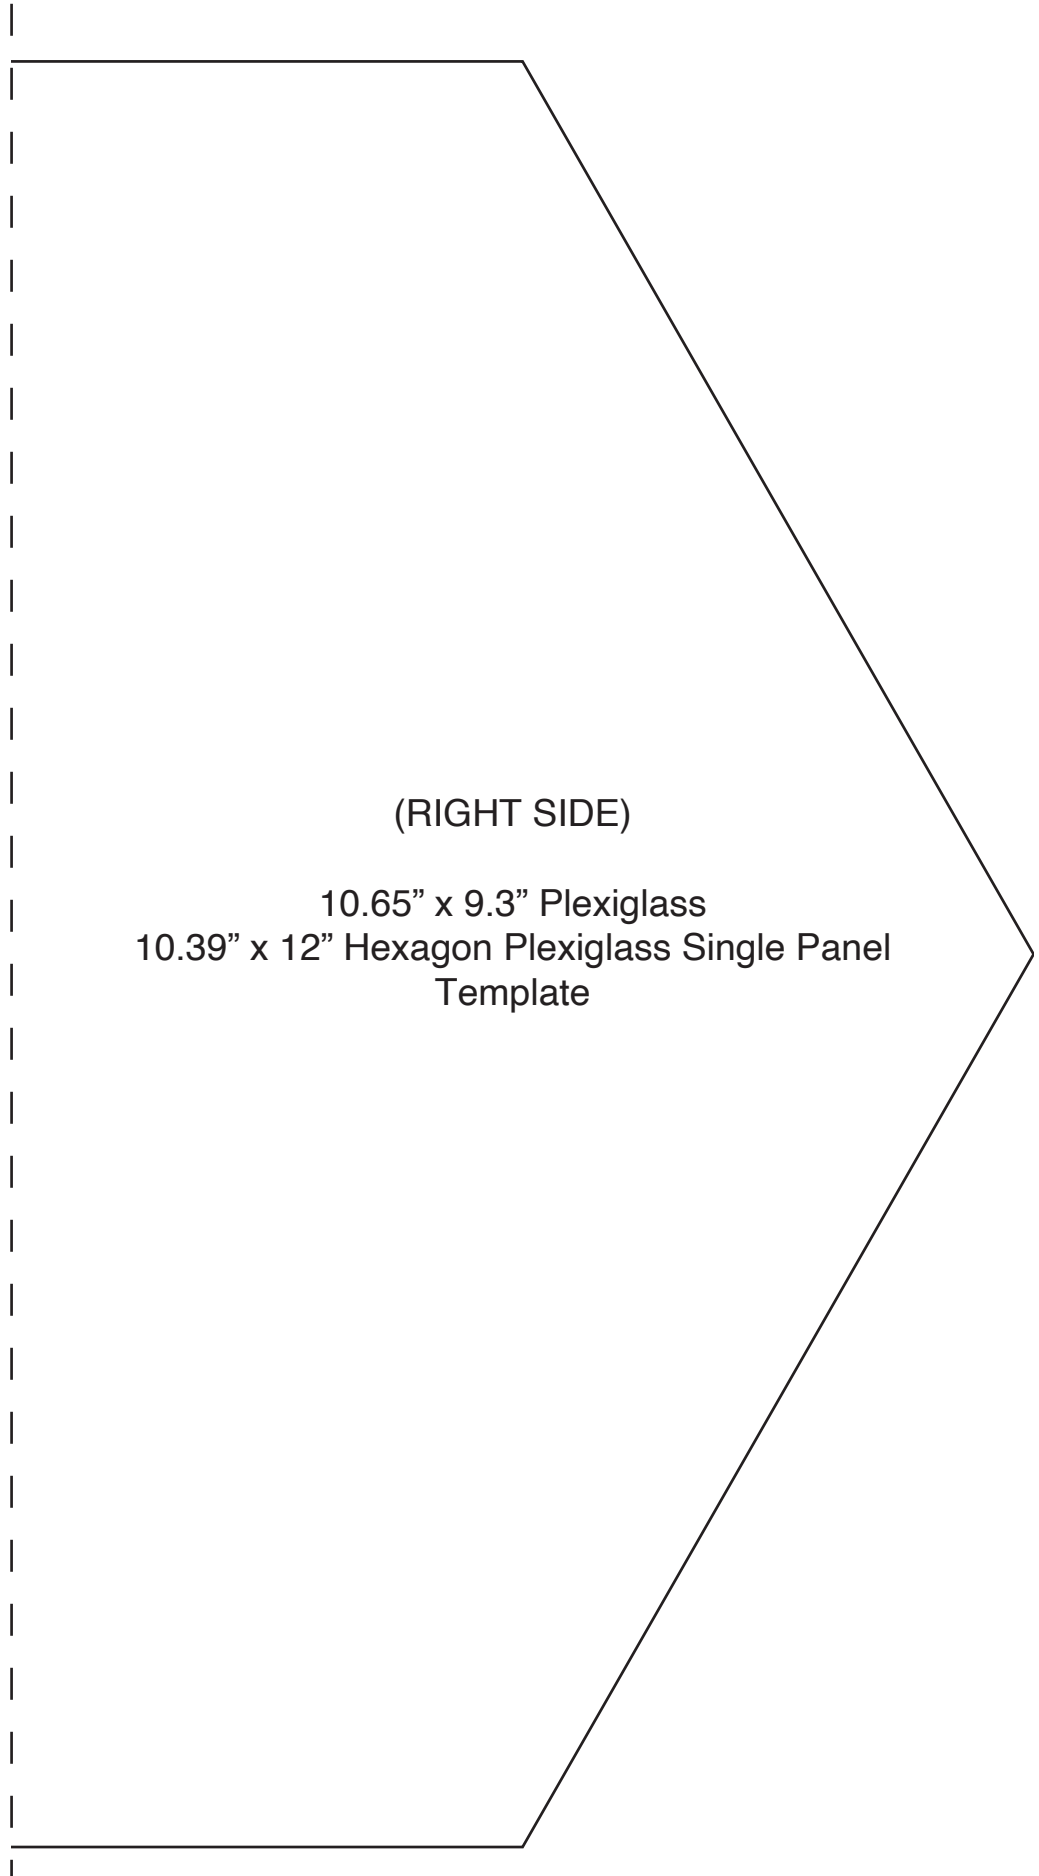

For more fun visit
plaidonline.com

For more fun visit
plaidonline.com

(RIGHT SIDE)

10.65" x 9.3" Plexiglass
10.39" x 12" Hexagon Plexiglass Single Panel
Template