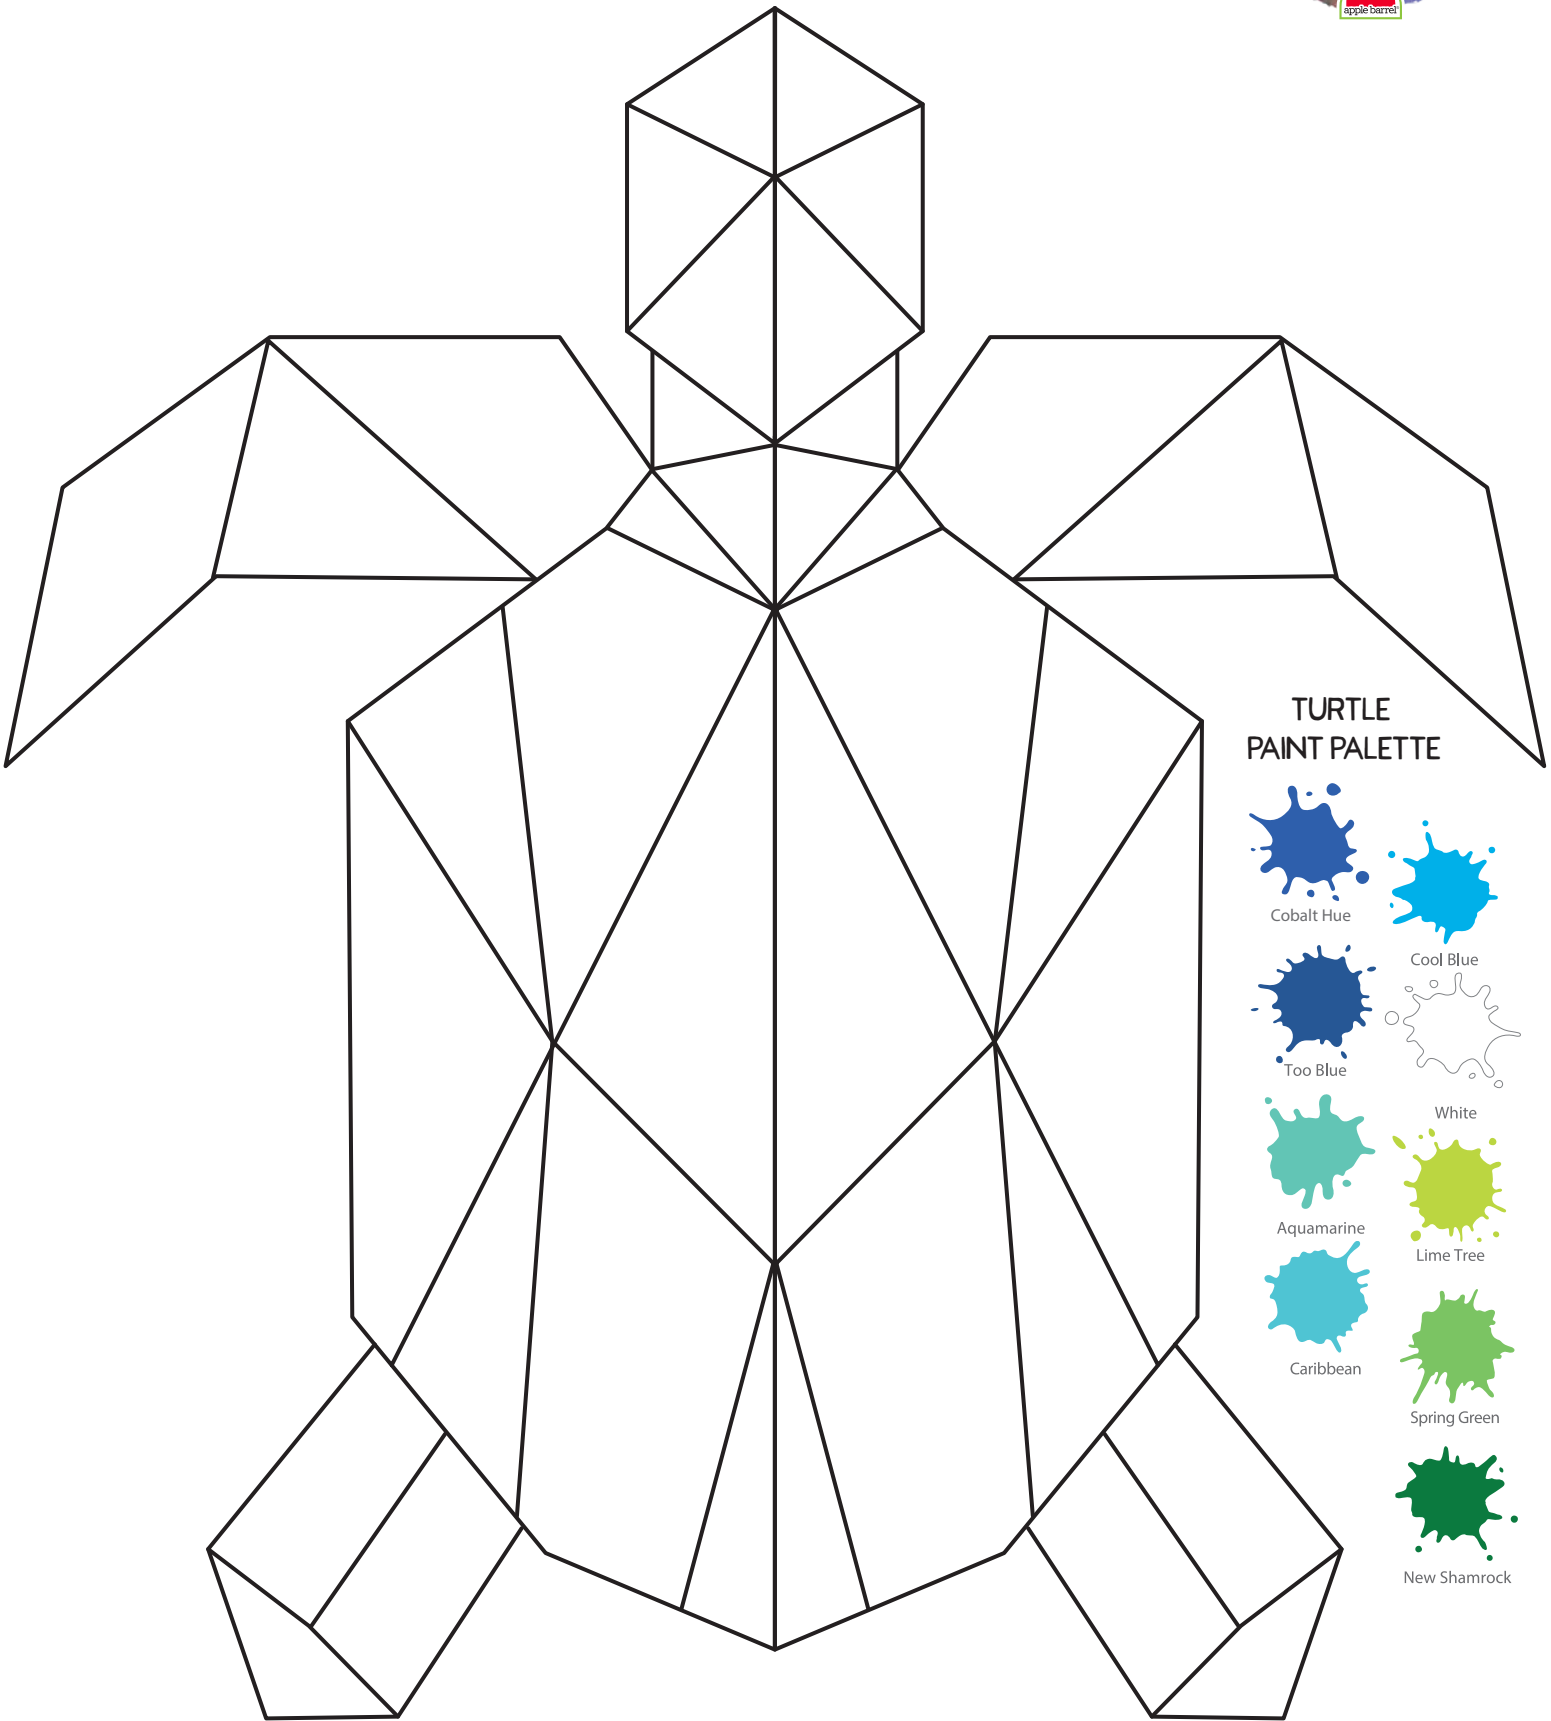

Figure 1

Figure 2

LET'S PAINT - ART LESSONS: ANALOGUS COLORS

GEOMETRIC OSTRICH PROJECT

OSTRICH PAINT PALETTE

Black

White

Pink Parfait

LET'S PAINT - ART LESSONS: ANALOGOUS COLORS

GEOMETRIC TURTLE PROJECT

TURTLE PAINT PALETTE